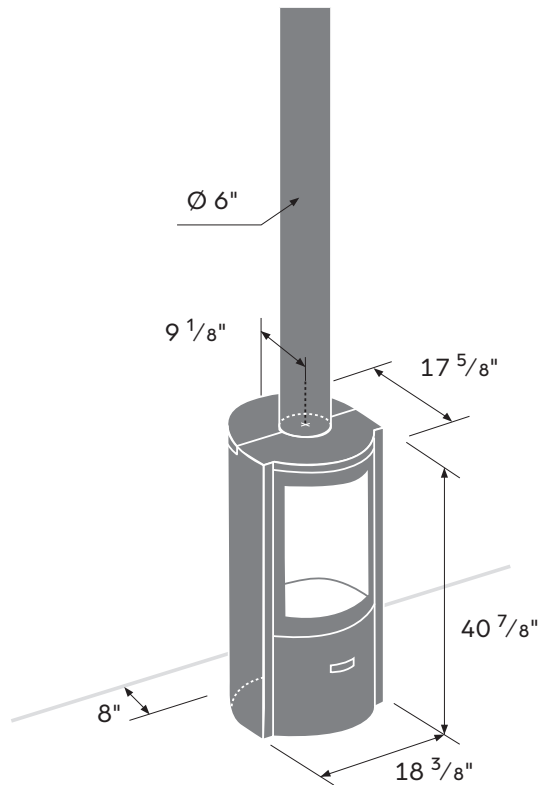

## Technical sheet

Size	30-compact ONE BLACK	30-compact
Max. vertical log lenght	16"	16"
Max. horizontal log lenght	10"	10"
Efficiency	73,9%	73,9%
Maximum power*	47 000 BTU/h	47 000 BTU/h
EPA Power*	17 049 BTU/h	17 049 BTU/h
Nominal heat output*	33 000 BTU/h	33 000 BTU/h
Heating surface area	900 ft <sup>2</sup>	900 ft <sup>2</sup>
Firebox size	1.1 ft <sup>3</sup>	1.1 ft <sup>3</sup>
Fine particle emissions	1.82 g/h	1.82 g/h
Doors	1 glass door only	standard 3 doors
Revolving base 360°	standard 360°	standard 360°
Outside air duct	ø 4"	ø 4"
Weight	248 lb	284 lb

Note: The floor plates have a thickness of 14 GA.