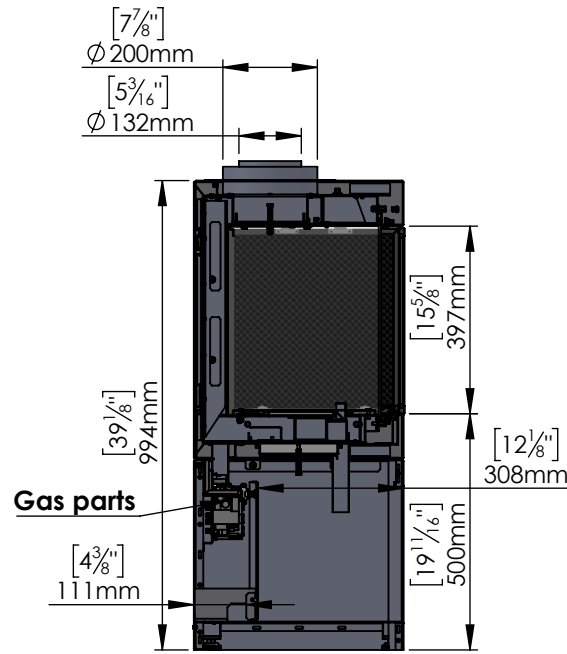

# Stand Alone 110 TS with Decorative Base

SECTION A-A  
SCALE 1 : 16