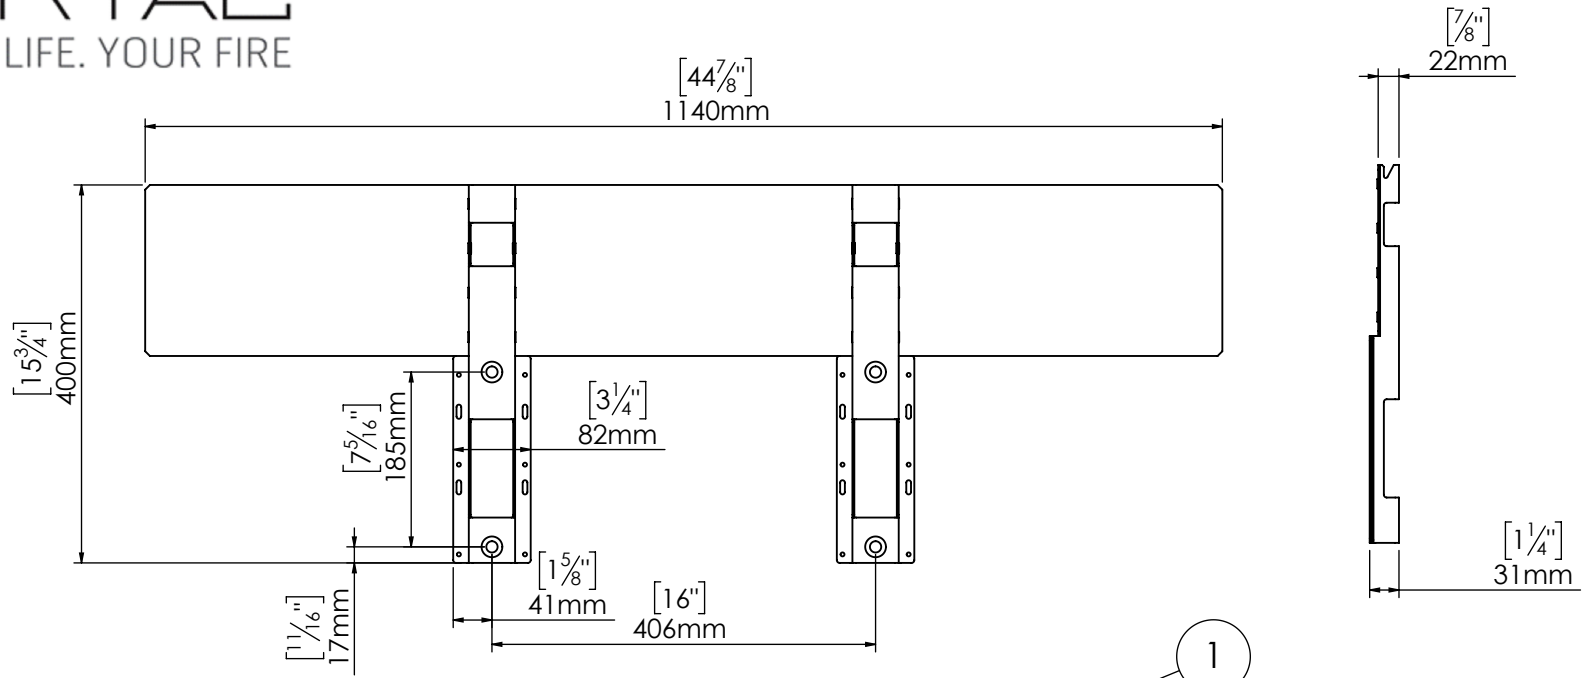

110 Front Stand Alone Screen

110 Front Stand Alone Screen

DETAIL B
SCALE 1 : 2

SECTION A-A
SCALE 1 : 11

ITEM NO.	PART NUMBER	DESCRIPTION	QTY.
1	110FSTAWMB001	RADIATOR	1
2	FSTAWMB001	HOOK	2
3	FSTAWMB002	PLATE	2