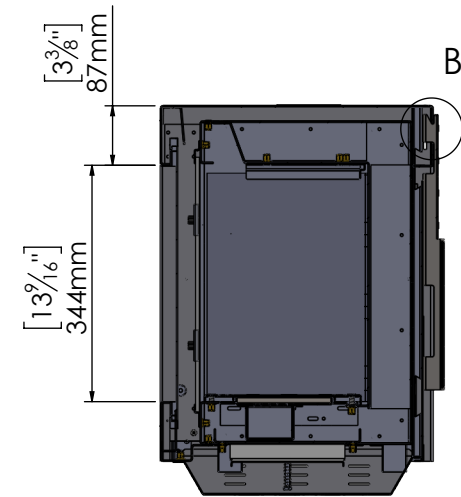

110 Front Stand Alone Screen

110 Front Stand Alone Screen

DETAIL B
SCALE 1 : 2

SECTION A-A
SCALE 1 : 11

ITEM NO.	PART NUMBER	DESCRIPTION	QTY.
1	110FSTAWMB001	RADIATOR	1
2	FSTAWMB001	HOOK	2
3	FSTAWMB002	PLATE	2