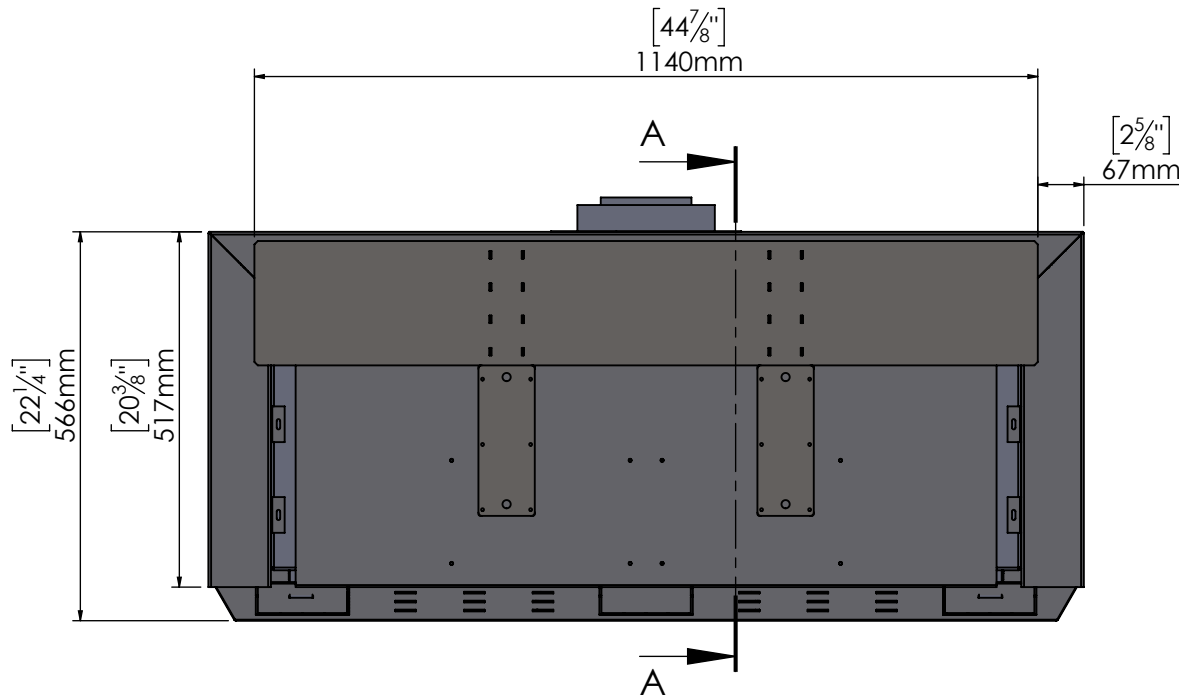

110 Front Stand Alone Screen

110 Front Stand Alone Screen

DETAIL B
SCALE 1 : 2

SECTION A-A
SCALE 1 : 11

ITEM NO.	PART NUMBER	DESCRIPTION	QTY.
1	110FSTAWMB001	RADIATOR	1
2	FSTAWMB001	HOOK	2
3	FSTAWMB002	PLATE	2