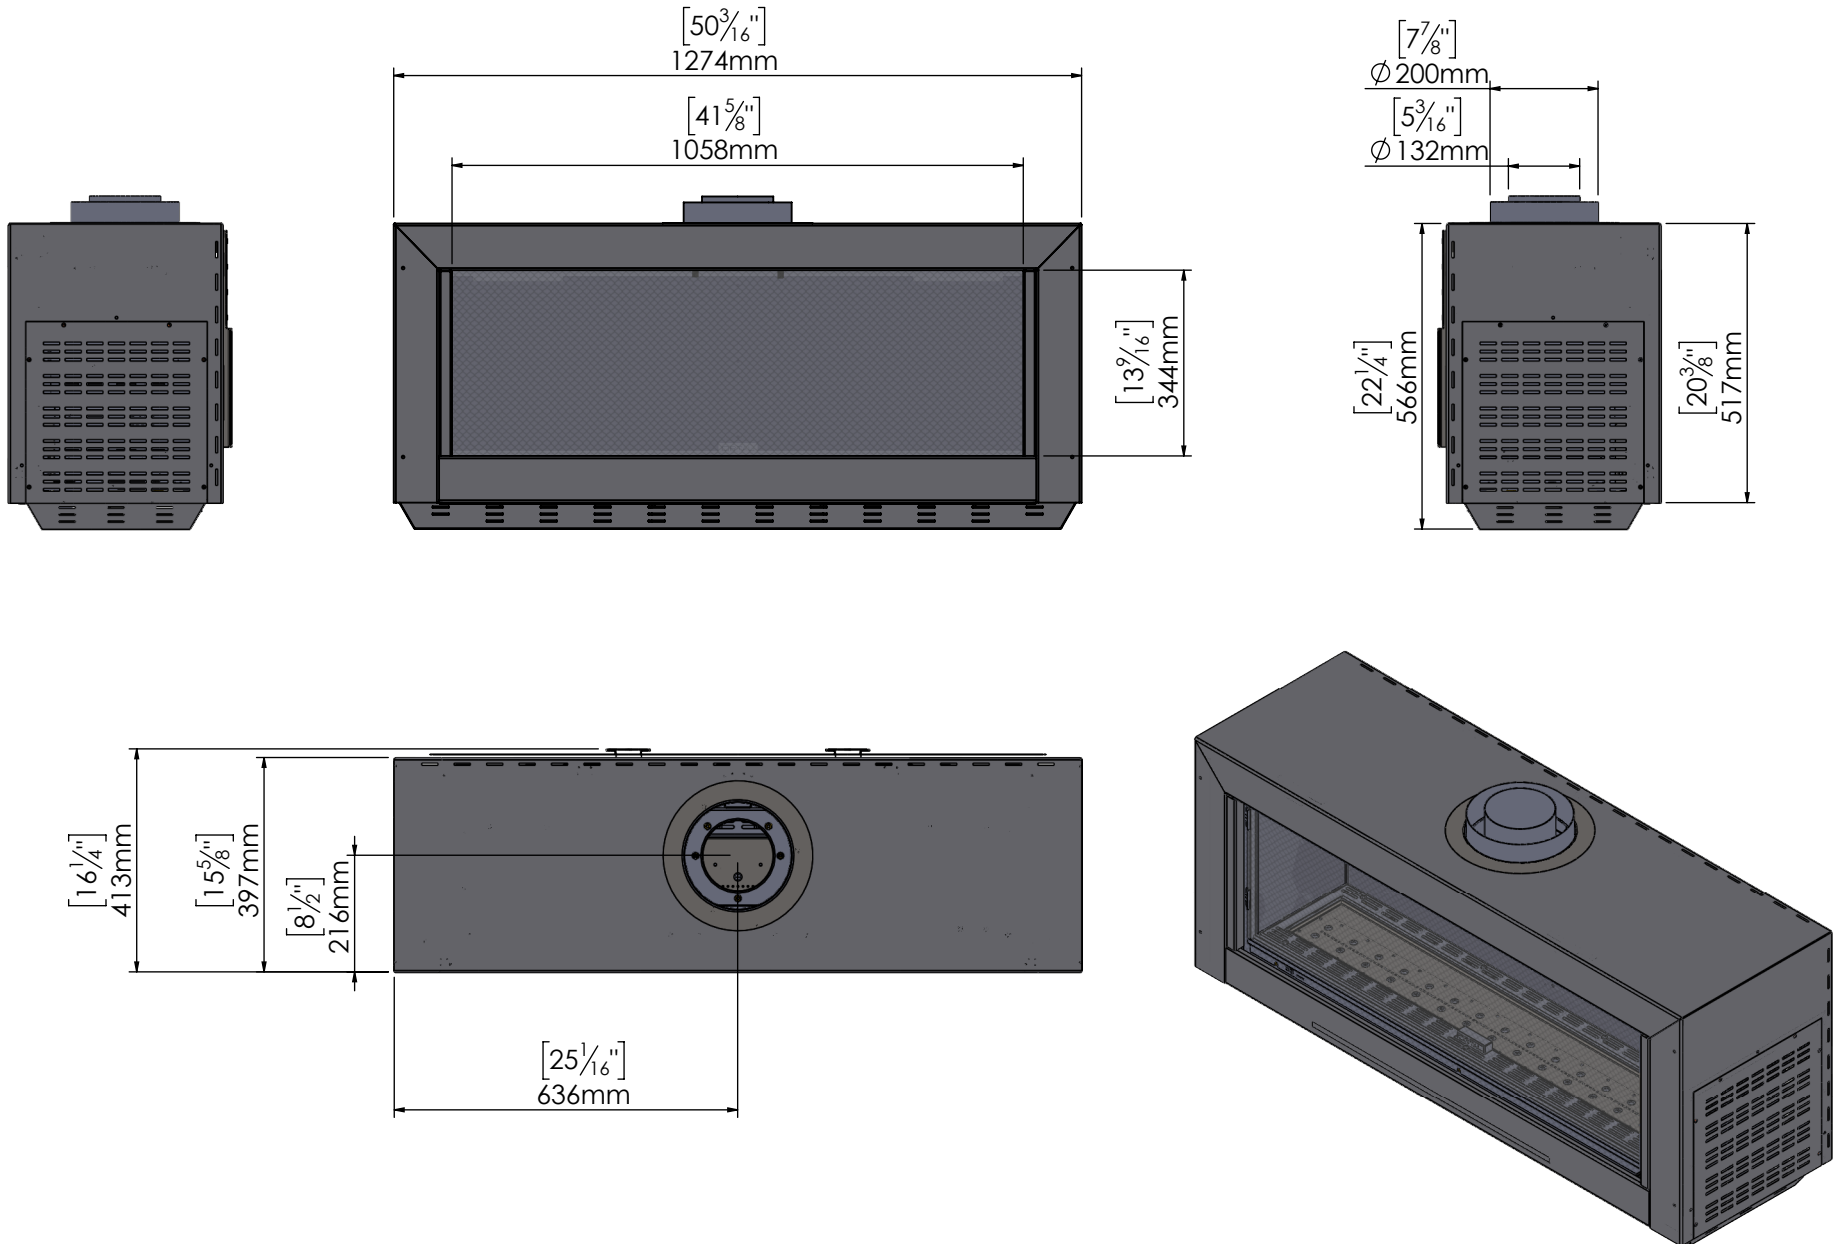

110 Front Stand Alone Screen

110 Front Stand Alone Screen

DETAIL B
SCALE 1 : 2

SECTION A-A
SCALE 1 : 11

ITEM NO.	PART NUMBER	DESCRIPTION	QTY.
1	110FSTAWMB001	RADIATOR	1
2	FSTAWMB001	HOOK	2
3	FSTAWMB002	PLATE	2