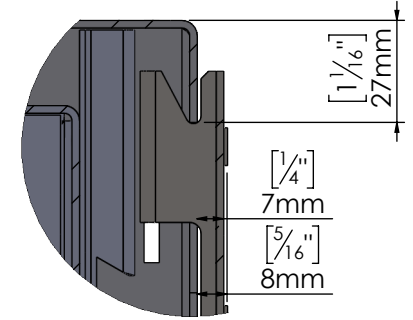

110 Front Stand Alone Screen

110 Front Stand Alone Screen

DETAIL B
SCALE 1 : 2

SECTION A-A
SCALE 1 : 11

ITEM NO.	PART NUMBER	DESCRIPTION	QTY.
1	110FSTAWMB001	RADIATOR	1
2	FSTAWMB001	HOOK	2
3	FSTAWMB002	PLATE	2