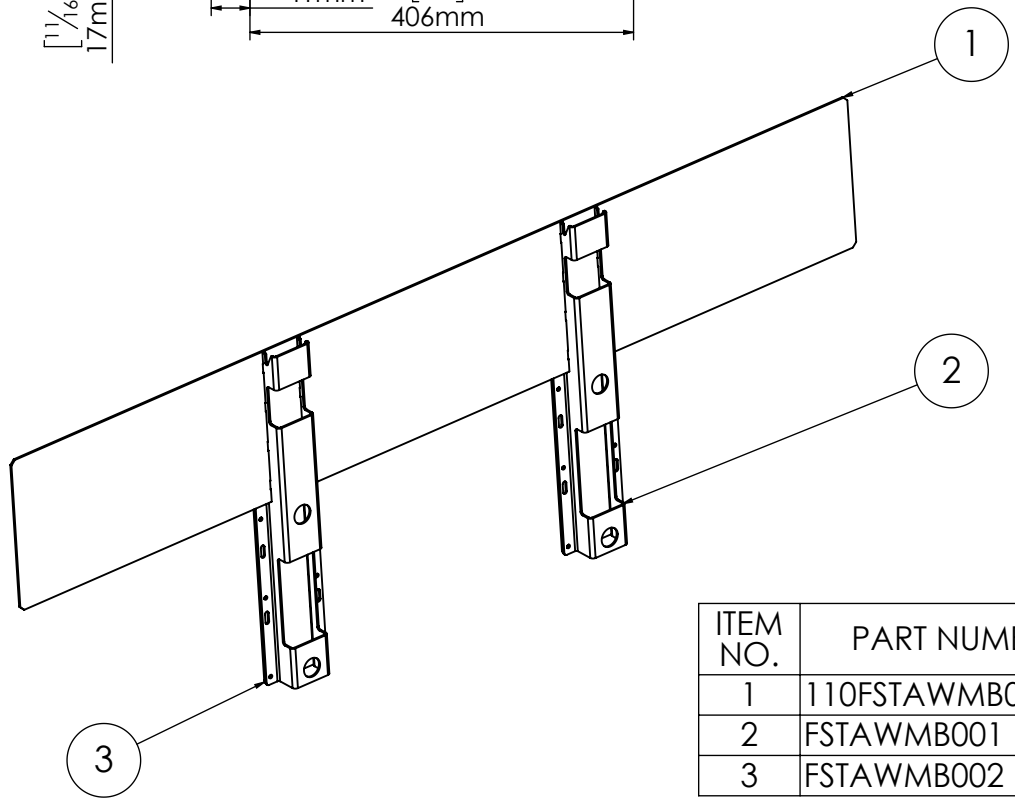

110 Front Stand Alone Screen

110 Front Stand Alone Screen

DETAIL B
SCALE 1 : 2

SECTION A-A
SCALE 1 : 11

ITEM NO.	PART NUMBER	DESCRIPTION	QTY.
1	110FSTAWMB001	RADIATOR	1
2	FSTAWMB001	HOOK	2
3	FSTAWMB002	PLATE	2