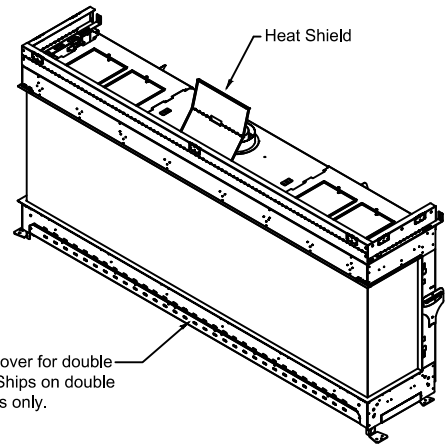

Framing Information: 98HH Three Sided (TS) (Double Glass)

Framing Details

Nailing flanges fold up and connect to the framing.
 ALL FRAMING MUST BE SELF-SUPPORTED.
 The fireplace must not bear any weight.

Add drywall nailer as needed.

The valve can be moved 36" from the center of the fireplace in any direction

- Note:**
1. Drawings are not to Scale
 2. All dimensions in inches
 3. No weight can be transferred to the fireplace. ALL FRAMING MUST BE SELF-SUPPORTED.

Framing Information: 98HH Three Sided (TS) (Double Glass)

Fireplace Dimensions

Front View

Side View

Top View

Protective Cover for double glass fans. Ships on double glass models only.

Model	(H) Height	(W) Width	(D) Depth	C1	C2	C3	Viewing Area	
							Front	Side
98HH TS	49 1/2"	102 1/2"	21 5/8"	7 7/8"	51 1/4"	12 5/16"	101 3/16" W X 29 1/2" H	14 13/16" W X 29 1/2" H

Note: 1. Drawings are not to Scale
2. All dimensions in inches