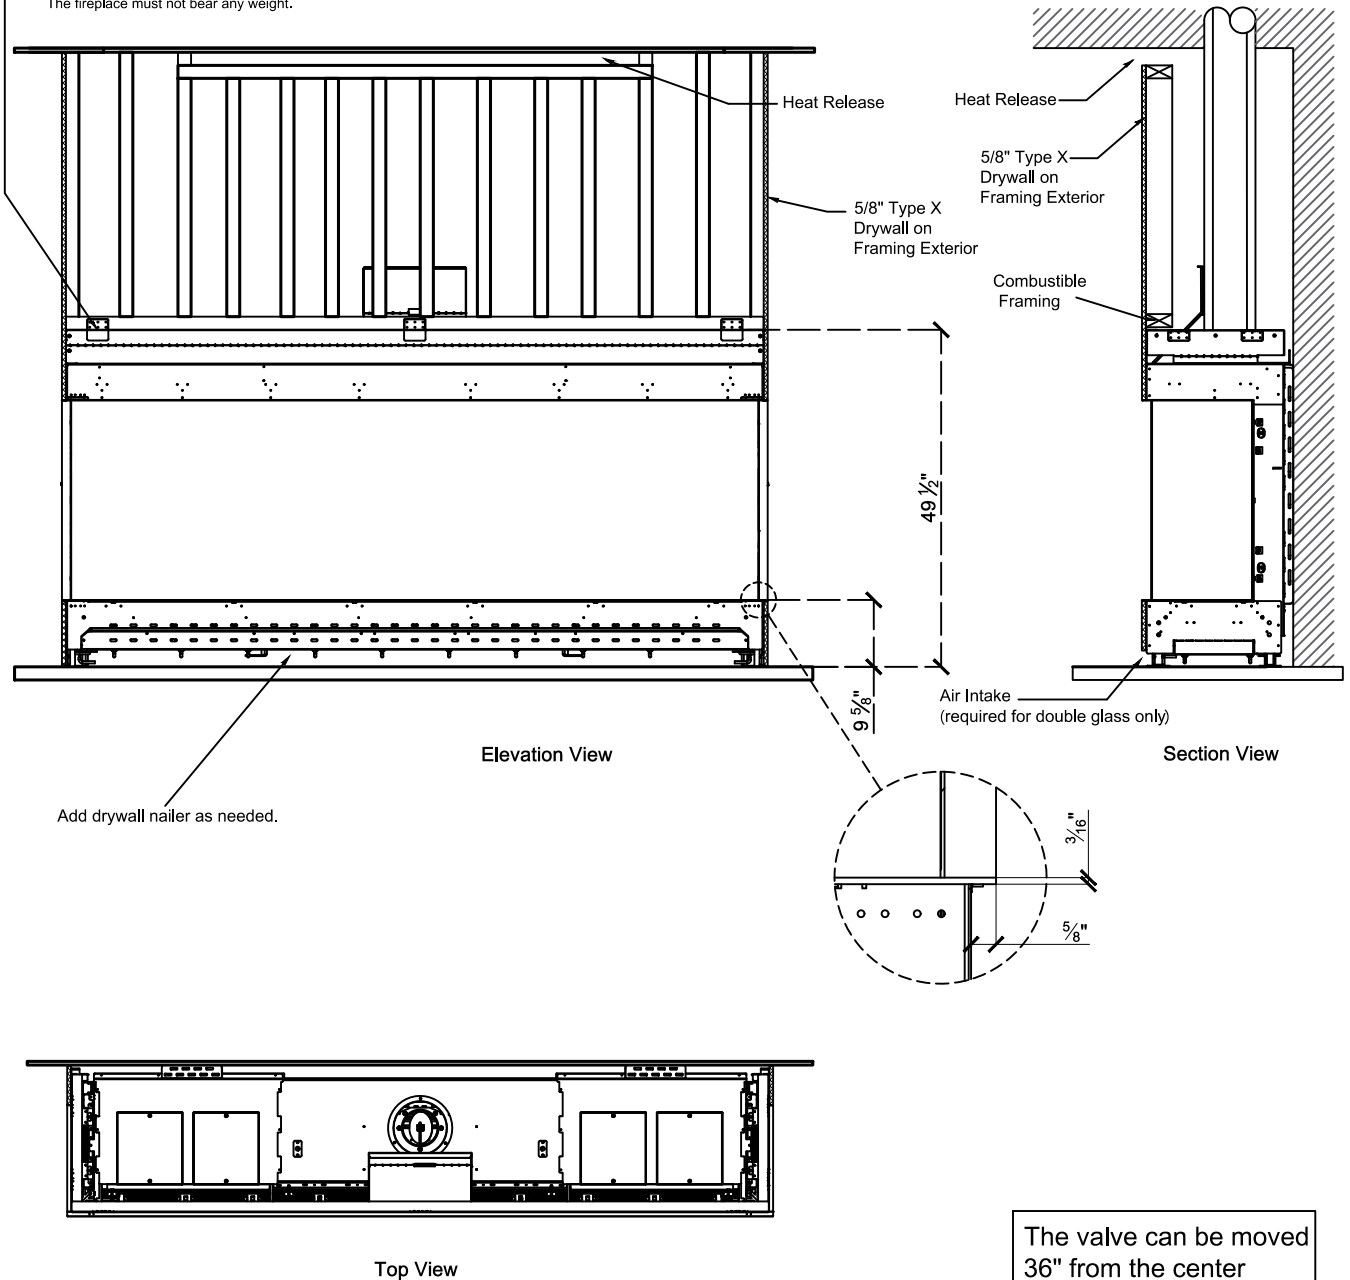

Framing Information: 98HH Three Sided (TS) (Double Glass)

ORTAL
YOUR LIFE. YOUR FIRE

Framing Dimensions

Model	A	B	C	D
98HH TS	49 ½"	102 ½"	21 ⅝"	Refer to Vent Manufacturer's Firestop Dimensions

Note: 1. Drawings are not to Scale
 2. All dimensions in inches
 3. No weight can be transferred to the fireplace. ALL FRAMING MUST BE SELF-SUPPORTED.

Framing Information: 98HH Three Sided (TS) (Double Glass)

Framing Details

Nailing flanges fold up and connect to the framing.
 ALL FRAMING MUST BE SELF-SUPPORTED.
 The fireplace must not bear any weight.

Add drywall nailer as needed.

The valve can be moved 36" from the center of the fireplace in any direction

- Note:**
1. Drawings are not to Scale
 2. All dimensions in inches
 3. No weight can be transferred to the fireplace. ALL FRAMING MUST BE SELF-SUPPORTED.

Framing Information: 98HH Three Sided (TS) (Double Glass)

Fireplace Dimensions

Front View

Side View

Top View

Protective Cover for double glass fans. Ships on double glass models only.

Model	(H) Height	(W) Width	(D) Depth	C1	C2	C3	Viewing Area	
							Front	Side
98HH TS	49 1/2"	102 1/2"	21 5/8"	7 7/8"	51 1/4"	12 5/16"	101 3/16" W X 29 1/2" H	14 13/16" W X 29 1/2" H