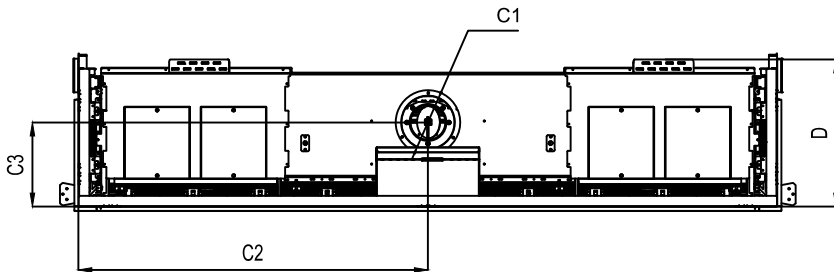

Framing Information: 98HH Three Sided (TS) (Double Glass)

ORTAL
YOUR LIFE. YOUR FIRE

Framing Dimensions

Model	A	B	C	D
98HH TS	49 ½"	102 ½"	21 ⅝"	Refer to Vent Manufacturer's Firestop Dimensions

Note: 1. Drawings are not to Scale
 2. All dimensions in inches
 3. No weight can be transferred to the fireplace. ALL FRAMING MUST BE SELF-SUPPORTED.

Add drywall nailer as needed.

The valve can be moved 36" from the center of the fireplace in any direction

- Note:**
1. Drawings are not to Scale
 2. All dimensions in inches
 3. No weight can be transferred to the fireplace. ALL FRAMING MUST BE SELF-SUPPORTED.

Framing Information: 98HH Three Sided (TS) (Double Glass)

Fireplace Dimensions

Front View

Side View

Top View

Protective Cover for double glass fans. Ships on double glass models only.

Model	(H) Height	(W) Width	(D) Depth	C1	C2	C3	Viewing Area	
							Front	Side
98HH TS	49 1/2"	102 1/2"	21 5/8"	7 7/8"	51 1/4"	12 5/16"	101 3/16" W X 29 1/2" H	14 13/16" W X 29 1/2" H

Note: 1. Drawings are not to Scale
2. All dimensions in inches