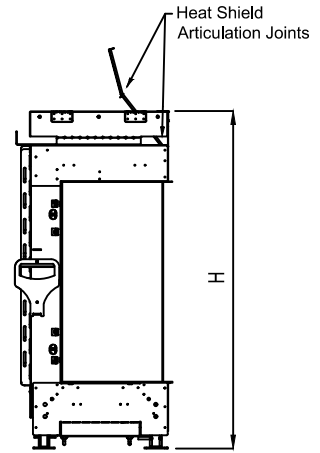

Framing Information: 98HH Three Sided (TS) (Double Glass)

Framing Details

Nailing flanges fold up and connect to the framing.
 ALL FRAMING MUST BE SELF-SUPPORTED.
 The fireplace must not bear any weight.

Add drywall nailer as needed.

The valve can be moved 36" from the center of the fireplace in any direction

- Note:**
1. Drawings are not to Scale
 2. All dimensions in inches
 3. No weight can be transferred to the fireplace. ALL FRAMING MUST BE SELF-SUPPORTED.

Framing Information: 98HH Three Sided (TS) (Double Glass)

Fireplace Dimensions

Front View

Side View

Top View

Protective Cover for double glass fans. Ships on double glass models only.

Model	(H) Height	(W) Width	(D) Depth	C1	C2	C3	Viewing Area	
							Front	Side
98HH TS	49 1/2"	102 1/2"	21 5/8"	7 7/8"	51 1/4"	12 5/16"	101 3/16" W X 29 1/2" H	14 13/16" W X 29 1/2" H

Note: 1. Drawings are not to Scale
2. All dimensions in inches