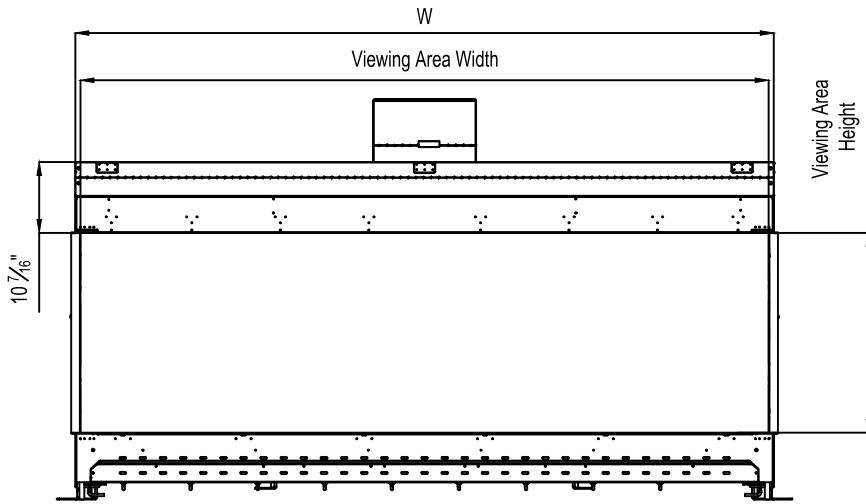

Framing Information: 98HH Three Sided (TS) (Double Glass)

ORTAL
YOUR LIFE. YOUR FIRE

Framing Dimensions

Model	A	B	C	D
98HH TS	49 ½"	102 ½"	21 ⅝"	Refer to Vent Manufacturer's Firestop Dimensions

Note: 1. Drawings are not to Scale
 2. All dimensions in inches
 3. No weight can be transferred to the fireplace. ALL FRAMING MUST BE SELF-SUPPORTED.

Add drywall nailer as needed.

The valve can be moved 36" from the center of the fireplace in any direction

- Note:**
1. Drawings are not to Scale
 2. All dimensions in inches
 3. No weight can be transferred to the fireplace. ALL FRAMING MUST BE SELF-SUPPORTED.

Framing Information: 98HH Three Sided (TS) (Double Glass)

Fireplace Dimensions

Front View

Side View

Top View

Protective Cover for double glass fans. Ships on double glass models only.

Model	(H) Height	(W) Width	(D) Depth	C1	C2	C3	Viewing Area	
							Front	Side
98HH TS	49 1/2"	102 1/2"	21 5/8"	7 7/8"	51 1/4"	12 5/16"	101 3/16" W X 29 1/2" H	14 13/16" W X 29 1/2" H

Note: 1. Drawings are not to Scale
2. All dimensions in inches