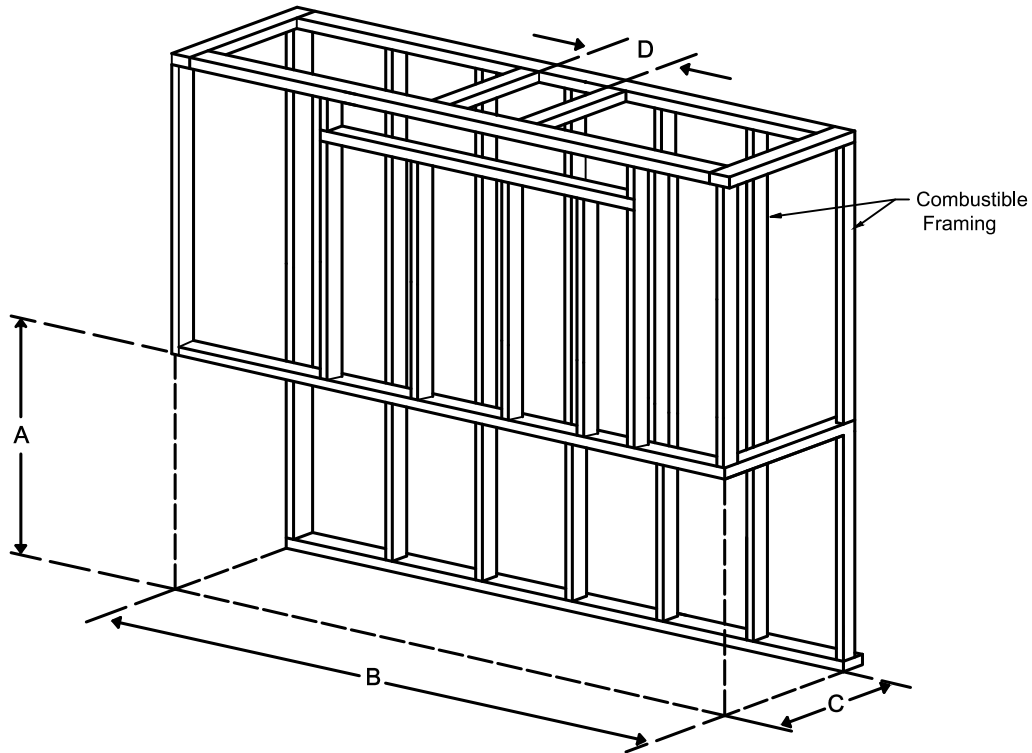

Framing Information: 98HH Three Sided (TS) (Double Glass)

ORTAL
YOUR LIFE. YOUR FIRE

Framing Dimensions

Model	A	B	C	D
98HH TS	49 ½"	102 ½"	21 ⅝"	Refer to Vent Manufacturer's Firestop Dimensions

Note: 1. Drawings are not to Scale
 2. All dimensions in inches
 3. No weight can be transferred to the fireplace. ALL FRAMING MUST BE SELF-SUPPORTED.

Framing Information: 98HH Three Sided (TS) (Double Glass)

Framing Details

Nailing flanges fold up and connect to the framing.
 ALL FRAMING MUST BE SELF-SUPPORTED.
 The fireplace must not bear any weight.

Add drywall nailer as needed.

The valve can be moved 36" from the center of the fireplace in any direction

- Note:**
1. Drawings are not to Scale
 2. All dimensions in inches
 3. No weight can be transferred to the fireplace. ALL FRAMING MUST BE SELF-SUPPORTED.

Framing Information: 98HH Three Sided (TS) (Double Glass)

Fireplace Dimensions

Front View

Side View

Top View

Protective Cover for double glass fans. Ships on double glass models only.

Model	(H) Height	(W) Width	(D) Depth	C1	C2	C3	Viewing Area	
							Front	Side
98HH TS	49 1/2"	102 1/2"	21 5/8"	7 7/8"	51 1/4"	12 5/16"	101 3/16" W X 29 1/2" H	14 13/16" W X 29 1/2" H