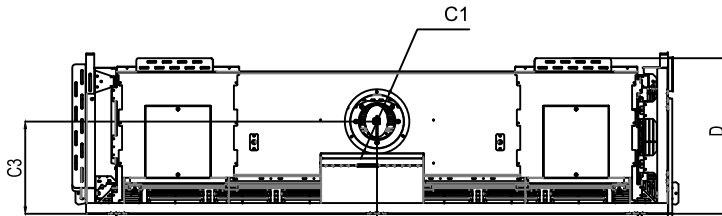

Framing Information: 77H Corner (RS/LS) (DG+)

Framing Dimensions

Model	A	B	C	D
77H RS/LS	41 $\frac{11}{16}$ "	87 $\frac{3}{16}$ "	22 $\frac{3}{4}$ "	Refer to Vent Manufacturer's Firestop Dimensions

Note : 1. Drawings are not to Scale
 2. All dimensions in inches
 3. No weight can be transferred to the fireplace. ALL FRAMING MUST BE SELF-SUPPORTED.

Framing Information: 77H Corner (RS/LS) (DG+)

ORTAL
YOUR LIFE. YOUR FIRE

Framing Details

The valve can be moved 36" from the center of the fireplace in any direction

- Note :
1. Drawings are not to Scale
 2. All dimensions in inches
 3. No weight can be transferred to the fireplace. ALL FRAMING MUST BE SELF-SUPPORTED.

Framing Information: 77H Corner (RS/LS) (DG+)

Fireplace Dimensions

Front View

Side View

Top View

Protective Cover for double glass fans. Ships on double glass models only

Model	(H) Height	(W) Width	(D) Depth	C1	C2	C3	Viewing Area	
							Front	Side
77H RS/LS	41 1 1/16"	87 3/16"	22 3/4"	7 7/8"	42 9/16"	13 1/2"	80 1/16" W X 21 5/8" H	17 1/2" W X 21 5/8" H

Note : 1. Drawings are not to Scale
2. All dimensions in inches