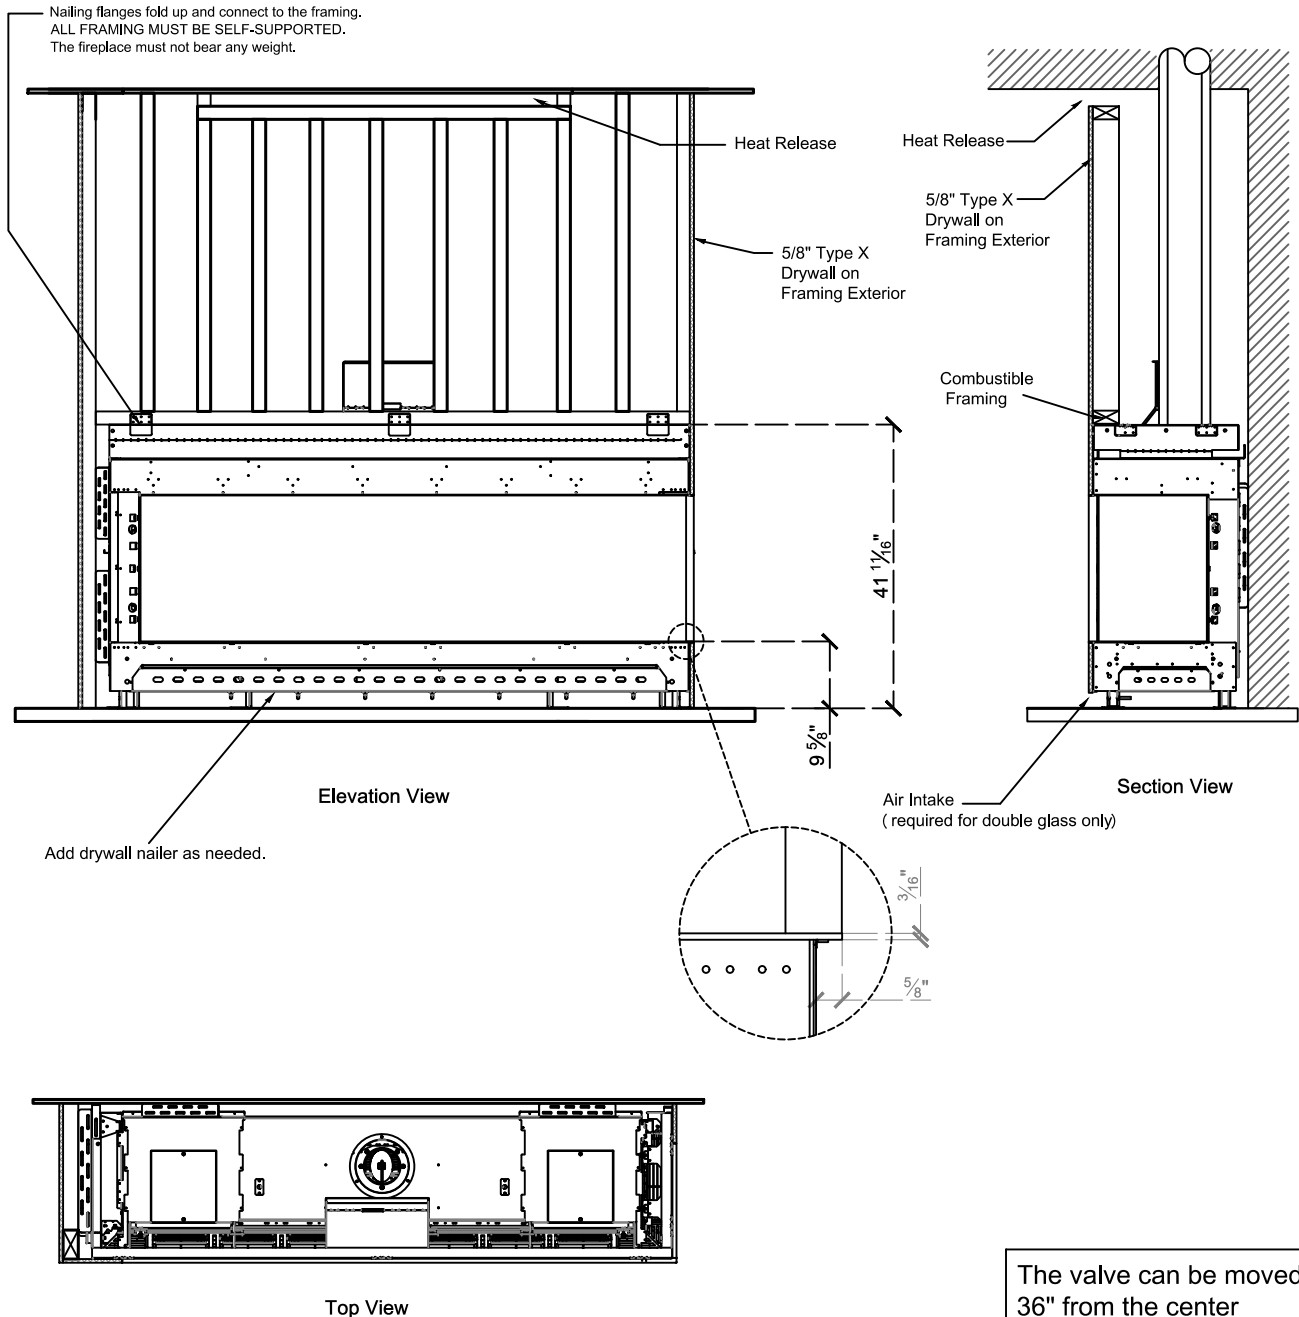

Framing Information: 77H Corner (RS/LS) (DG+)

Framing Dimensions

Model	A	B	C	D
77H RS/LS	41 $\frac{11}{16}$ "	87 $\frac{3}{16}$ "	22 $\frac{3}{4}$ "	Refer to Vent Manufacturer's Firestop Dimensions

Note : 1. Drawings are not to Scale
 2. All dimensions in inches
 3. No weight can be transferred to the fireplace. ALL FRAMING MUST BE SELF-SUPPORTED.

Framing Information: 77H Corner (RS/LS) (DG+)

ORTAL
YOUR LIFE. YOUR FIRE

Framing Details

The valve can be moved 36" from the center of the fireplace in any direction

- Note :
1. Drawings are not to Scale
 2. All dimensions in inches
 3. No weight can be transferred to the fireplace. ALL FRAMING MUST BE SELF-SUPPORTED.

Framing Information: 77H Corner (RS/LS) (DG+)

Fireplace Dimensions

Front View

Side View

Top View

Protective Cover for double glass fans. Ships on double glass models only

Model	(H) Height	(W) Width	(D) Depth	C1	C2	C3	Viewing Area	
							Front	Side
77H RS/LS	41 1 1/16"	87 3/16"	22 3/4"	7 7/8"	42 9/16"	13 1/2"	80 1/16" W X 21 5/8" H	17 1/2" W X 21 5/8" H

Note : 1. Drawings are not to Scale
2. All dimensions in inches