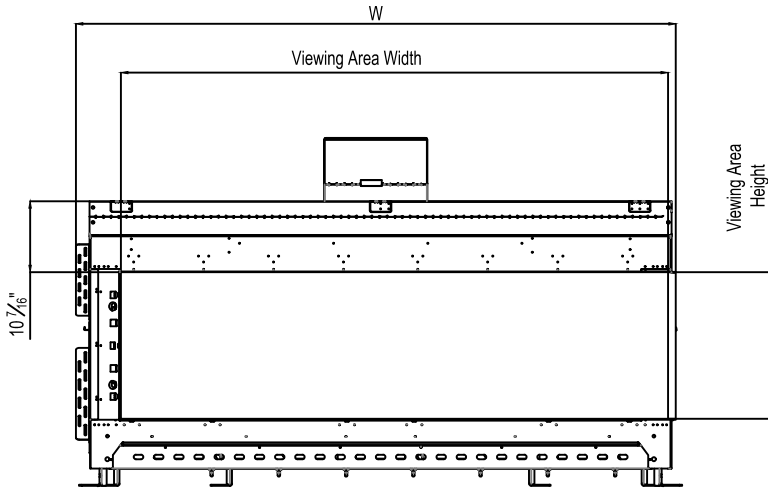

Framing Information: 77H Corner (RS/LS) (DG+)

Framing Dimensions

Model	A	B	C	D
77H RS/LS	41 $\frac{11}{16}$ "	87 $\frac{3}{16}$ "	22 $\frac{3}{4}$ "	Refer to Vent Manufacturer's Firestop Dimensions

Note : 1. Drawings are not to Scale
 2. All dimensions in inches
 3. No weight can be transferred to the fireplace. ALL FRAMING MUST BE SELF-SUPPORTED.

Framing Information: 77H Corner (RS/LS) (DG+)

ORTAL
YOUR LIFE. YOUR FIRE

Framing Details

The valve can be moved 36" from the center of the fireplace in any direction

- Note :
1. Drawings are not to Scale
 2. All dimensions in inches
 3. No weight can be transferred to the fireplace. ALL FRAMING MUST BE SELF-SUPPORTED.

Framing Information: 77H Corner (RS/LS) (DG+)

Fireplace Dimensions

Front View

Side View

Top View

Protective Cover for double glass fans. Ships on double glass models only

Model	(H) Height	(W) Width	(D) Depth	C1	C2	C3	Viewing Area	
							Front	Side
77H RS/LS	41 1 1/16"	87 3/16"	22 3/4"	7 7/8"	42 9/16"	13 1/2"	80 1/16" W X 21 5/8" H	17 1/2" W X 21 5/8" H

Note : 1. Drawings are not to Scale
2. All dimensions in inches