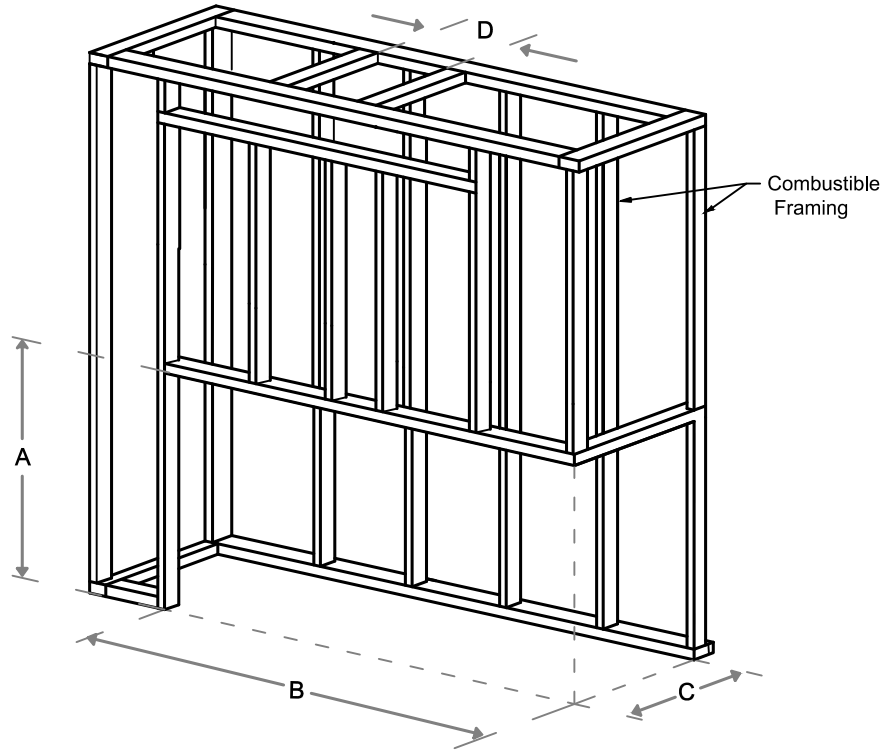

Framing Information: 77H Corner (RS/LS) (DG+)

Framing Dimensions

Model	A	B	C	D
77H RS/LS	41 $\frac{11}{16}$ "	87 $\frac{3}{16}$ "	22 $\frac{3}{4}$ "	Refer to Vent Manufacturer's Firestop Dimensions

Note : 1. Drawings are not to Scale
 2. All dimensions in inches
 3. No weight can be transferred to the fireplace. ALL FRAMING MUST BE SELF-SUPPORTED.

Framing Information: 77H Corner (RS/LS) (DG+)

ORTAL
YOUR LIFE. YOUR FIRE

Framing Details

The valve can be moved 36" from the center of the fireplace in any direction

- Note :
1. Drawings are not to Scale
 2. All dimensions in inches
 3. No weight can be transferred to the fireplace. ALL FRAMING MUST BE SELF-SUPPORTED.

Framing Information: 77H Corner (RS/LS) (DG+)

Fireplace Dimensions

Front View

Side View

Top View

Protective Cover for double glass fans. Ships on double glass models only

Model	(H) Height	(W) Width	(D) Depth	C1	C2	C3	Viewing Area	
							Front	Side
77H RS/LS	41 1 1/16"	87 3/16"	22 3/4"	7 7/8"	42 9/16"	13 1/2"	80 1/16" W X 21 5/8" H	17 1/2" W X 21 5/8" H