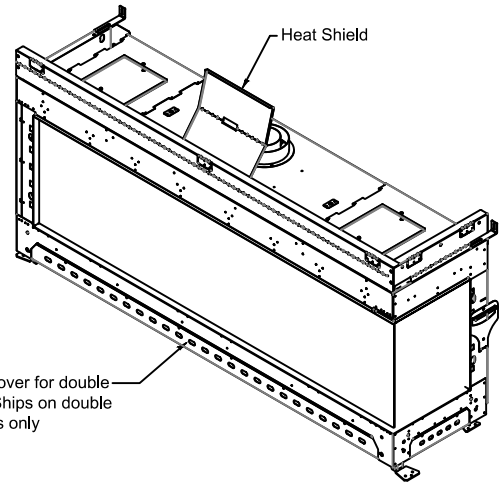

Framing Information: 77H Corner (RS/LS) (DG+)

ORTAL
YOUR LIFE. YOUR FIRE

Framing Details

The valve can be moved 36" from the center of the fireplace in any direction

- Note :
1. Drawings are not to Scale
 2. All dimensions in inches
 3. No weight can be transferred to the fireplace. ALL FRAMING MUST BE SELF-SUPPORTED.

Framing Information: 77H Corner (RS/LS) (DG+)

Fireplace Dimensions

Front View

Side View

Top View

Protective Cover for double glass fans. Ships on double glass models only

Model	(H) Height	(W) Width	(D) Depth	C1	C2	C3	Viewing Area	
							Front	Side
77H RS/LS	41 1 1/16"	87 3/16"	22 3/4"	7 7/8"	42 9/16"	13 1/2"	80 1/16" W X 21 5/8" H	17 1/2" W X 21 5/8" H

Note : 1. Drawings are not to Scale
2. All dimensions in inches