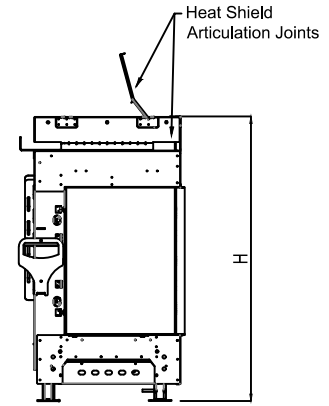

Framing Information: 77H Corner (RS/LS) (DG+)

Framing Dimensions

Model	A	B	C	D
77H RS/LS	41 $\frac{11}{16}$ "	87 $\frac{3}{16}$ "	22 $\frac{3}{4}$ "	Refer to Vent Manufacturer's Firestop Dimensions

Note : 1. Drawings are not to Scale
 2. All dimensions in inches
 3. No weight can be transferred to the fireplace. ALL FRAMING MUST BE SELF-SUPPORTED.

Framing Information: 77H Corner (RS/LS) (DG+)

ORTAL
YOUR LIFE. YOUR FIRE

Framing Details

The valve can be moved 36" from the center of the fireplace in any direction

- Note :
1. Drawings are not to Scale
 2. All dimensions in inches
 3. No weight can be transferred to the fireplace. ALL FRAMING MUST BE SELF-SUPPORTED.

Framing Information: 77H Corner (RS/LS) (DG+)

Fireplace Dimensions

Front View

Side View

Top View

Protective Cover for double glass fans. Ships on double glass models only

Model	(H) Height	(W) Width	(D) Depth	C1	C2	C3	Viewing Area	
							Front	Side
77H RS/LS	41 1 1/16"	87 3/16"	22 3/4"	7 7/8"	42 9/16"	13 1/2"	80 1/16" W X 21 5/8" H	17 1/2" W X 21 5/8" H

Note : 1. Drawings are not to Scale
2. All dimensions in inches