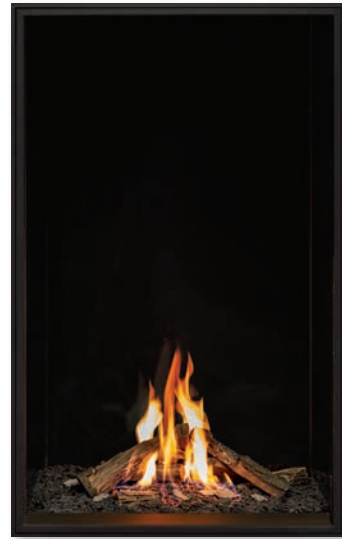

Painted Steel Side Liners

Glass Size: 60" h x 31" w

- Birch Log Set
- Fluted Liner

- Birch Log Set
- Black Glass Liner

- Birch Log Set
- Fluted Liner

- Birch Log Set
- See-Through Installation Kit

- Traditional Log Set
- Fluted Liner