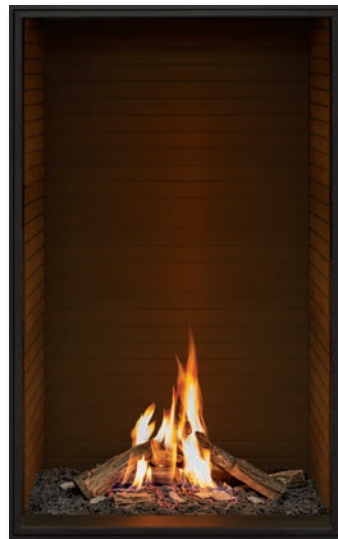

Painted Steel Side Liners

Glass Size: 60" h x 31" w

- Birch Log Set
- Fluted Liner

- Birch Log Set
- Black Glass Liner

- Birch Log Set
- Fluted Liner

- Birch Log Set
- See-Through Installation Kit

- Traditional Log Set
- Fluted Liner

- Traditional Log Set
- Black Glass Liner

- Traditional Log Set
- Fluted Liner

- Traditional Log Set
- See-Through Installation Kit

U33T

Single Sided Install

Traditional Log Set

Fluted Liner

Glass Size: 60"h x 31"w