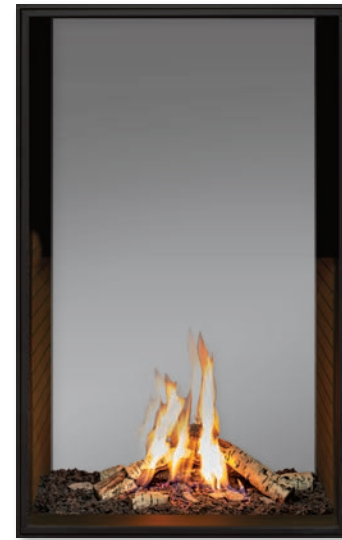

Painted Steel Side Liners

Glass Size: 60" h x 31" w

- Birch Log Set
- Fluted Liner

- Birch Log Set
- Black Glass Liner

- Birch Log Set
- Fluted Liner

- Birch Log Set
- See-Through Installation Kit

- Traditional Log Set
- Fluted Liner