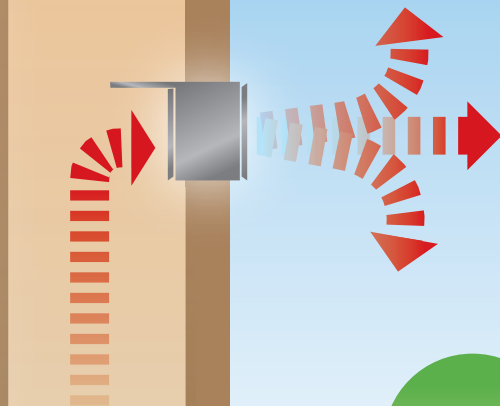

INCLUDED WITH THE U37 & U44 COOL SURFACE SYSTEM

The Cool Surface System allows the fireplaces rising heat to move safely up the chase without creating excessive surface temperatures that can damage HDTV's or other wall mounted valuables.

Rising heat is evenly vented forward into the living space above the chase

Rising heat is channeled safely past valuable wall mounted items such as a TV

Heat radiates forward from the fireplace window

COMFORT KIT

Our available Comfort Kit is an installation option that allows excess rising heat to be channeled outside through an exterior wall behind the fireplace. This setup allows you and your loved ones to enjoy a beautiful flame at comfortable temperatures.