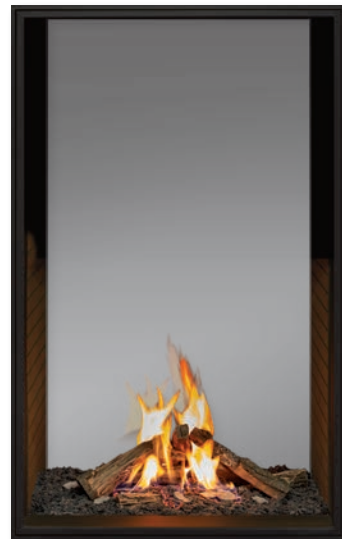

- Traditional Log Set
- Fluted Liner

- Traditional Log Set
- Black Glass Liner

- Traditional Log Set
- Fluted Liner

- Traditional Log Set
- See-Through Installation Kit

U33T

Single Sided Install

Traditional Log Set

Fluted Liner

Glass Size: 60"h x 31"w