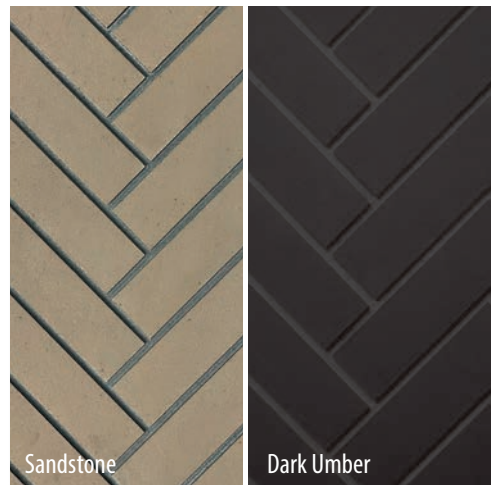

Herringbone Liner

U37 & U44