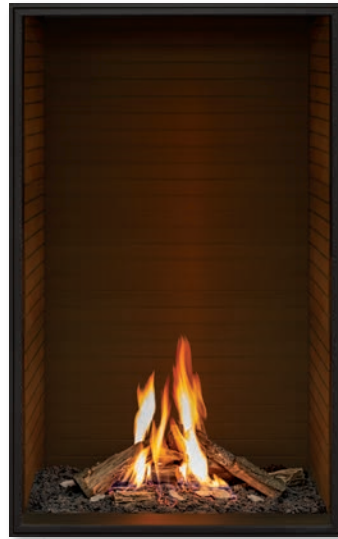

Painted Steel Side Liners

Glass Size: 60" h x 31" w

- Birch Log Set
- Fluted Liner

- Birch Log Set
- Black Glass Liner

- Birch Log Set
- Fluted Liner

- Birch Log Set
- See-Through Installation Kit

- Traditional Log Set
- Fluted Liner

- Traditional Log Set
- Black Glass Liner

- Traditional Log Set
- Fluted Liner

- Traditional Log Set
- See-Through Installation Kit

U33T

Single Sided Install

Traditional Log Set

Fluted Liner

Glass Size: 60"h x 31"w