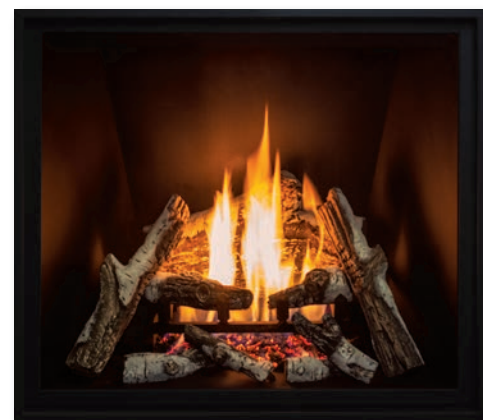

- Birch Log Set
- Painted Black Steel Liner