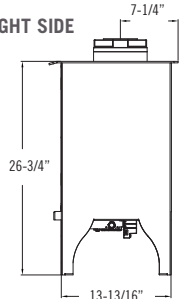

FREESTANDING SERIES

Specifications

Clearances

Model	Lakefield XL	Oakport
From appliance top corners to side wall	3"	1"
From appliance top to back wall	3"	5"
From appliance top to ceiling	36-1/4"	37-1/4"
From top of horizontal pipe surface to ceiling	2-1/4"	3-1/8"

Model	Lakefield XL	Oakport
Height	32"	26-3/4"
Width	30-13/16"	22-7/16"
Depth	20-11/16"	16-5/16"
Weight	207 lbs.	114 lbs.
Viewing Area	22" x 16"	11-1/8" x 16-9/16"
BTU NG High / Low	40,000 / 22,000	24,500 / 15,500
BTU LP High / Low	39,000 / 20,000	24,500 / 19,000
ENERGUIDE P.4 NG / LP	68.99% / 69.12%	71.71% / 75.58% 70.54% / 73.39%
Steady State NG / LP	72.17% / 72.82%	77.95% / 80.27%
AFUE % NG / LP	70.10% / 70.33%	75.95% / 77.73%
Valve System	IPI / MV	IPI / MV
Standard Base	Traditional Legs	Traditional Legs
Optional Refractory/Panels	Traditional Brick, Masonry, Black Glass	Black Glass
Fan Kit	L – Included MV – Optional	Optional
Screen Front	Required	Included

Features, Options & Specifications are subject to change.

Lakefield XL

LEFT SIDE

FRONT

RIGHT SIDE

Oakport

LEFT SIDE

FRONT

RIGHT SIDE

Remote Control

KOMFORT 8K

The Komfort 8K remote gives you the ability to bring comfort and green technology all together into your home. With the Komfort 8K remote, all you have to do is decide a comfortable set point temperature on your remote and when the room temperature gets closer to the point you desire, the Komfort 8K remote will turn the flames down accordingly! And with our zone heating, you can save energy and enjoy time in the room you use the most by just turning down the central heat, setting your Komfort 8K remote, and enjoy your time around the fireplace with friends, family, or just a good book! That way you'll get to have heat where and when you need it while saving energy and money with just a click of the Komfort 8K remote!