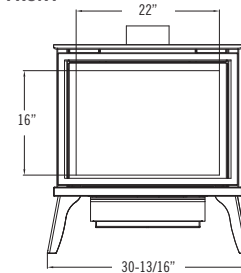

FREESTANDING SERIES

Specifications

Clearances

Model	Lakefield XL	Oakport
From appliance top corners to side wall	3"	1"
From appliance top to back wall	3"	5"
From appliance top to ceiling	36-1/4"	37-1/4"
From top of horizontal pipe surface to ceiling	2-1/4"	3-1/8"

Model	Lakefield XL	Oakport
Height	32"	26-3/4"
Width	30-13/16"	22-7/16"
Depth	20-11/16"	16-5/16"
Weight	207 lbs.	114 lbs.
Viewing Area	22" x 16"	11-1/8" x 16-9/16"
BTU NG High / Low	40,000 / 22,000	24,500 / 15,500
BTU LP High / Low	39,000 / 20,000	24,500 / 19,000
ENERGUIDE P.4 NG / LP	68.99% / 69.12%	71.71% / 75.58% 70.54% / 73.39%
Steady State NG / LP	72.17% / 72.82%	77.95% / 80.27%
AFUE % NG / LP	70.10% / 70.33%	75.95% / 77.73%
Valve System	IPI / MV	IPI / MV
Standard Base	Traditional Legs	Traditional Legs
Optional Refractory/Panels	Traditional Brick, Masonry, Black Glass	Black Glass
Fan Kit	L – Included MV – Optional	Optional
Screen Front	Required	Included

Features, Options & Specifications are subject to change.

Lakefield XL

LEFT SIDE

FRONT

RIGHT SIDE

Oakport

LEFT SIDE

FRONT

RIGHT SIDE

Remote Control

KOMFORT 8K

The Komfort 8K remote gives you the ability to bring comfort and green technology all together into your home. With the Komfort 8K remote, all you have to do is decide a comfortable set point temperature on your remote and when the room temperature gets closer to the point you desire, the Komfort 8K remote will turn the flames down accordingly! And with our zone heating, you can save energy and enjoy time in the room you use the most by just turning down the central heat, setting your Komfort 8K remote, and enjoy your time around the fireplace with friends, family, or just a good book! That way you'll get to have heat where and when you need it while saving energy and money with just a click of the Komfort 8K remote!