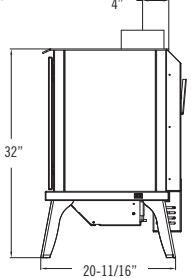

FREESTANDING SERIES

Specifications

Clearances

Model	Lakefield XL	Oakport
From appliance top corners to side wall	3"	1"
From appliance top to back wall	3"	5"
From appliance top to ceiling	36-1/4"	37-1/4"
From top of horizontal pipe surface to ceiling	2-1/4"	3-1/8"

Model	Lakefield XL	Oakport
Height	32"	26-3/4"
Width	30-13/16"	22-7/16"
Depth	20-11/16"	16-5/16"
Weight	207 lbs.	114 lbs.
Viewing Area	22" x 16"	11-1/8" x 16-9/16"
BTU NG High / Low	40,000 / 22,000	24,500 / 15,500
BTU LP High / Low	39,000 / 20,000	24,500 / 19,000
ENERGUIDE P.4 NG / LP	68.99% / 69.12%	71.71% / 75.58% 70.54% / 73.39%
Steady State NG / LP	72.17% / 72.82%	77.95% / 80.27%
AFUE % NG / LP	70.10% / 70.33%	75.95% / 77.73%
Valve System	IPI / MV	IPI / MV
Standard Base	Traditional Legs	Traditional Legs
Optional Refractory/Panels	Traditional Brick, Masonry, Black Glass	Black Glass
Fan Kit	L – Included MV – Optional	Optional
Screen Front	Required	Included

Features, Options & Specifications are subject to change.

Lakefield XL

LEFT SIDE

FRONT

RIGHT SIDE

Oakport

LEFT SIDE

FRONT

RIGHT SIDE

Remote Control

KOMFORT 8K

The Komfort 8K remote gives you the ability to bring comfort and green technology all together into your home. With the Komfort 8K remote, all you have to do is decide a comfortable set point temperature on your remote and when the room temperature gets closer to the point you desire, the Komfort 8K remote will turn the flames down accordingly! And with our zone heating, you can save energy and enjoy time in the room you use the most by just turning down the central heat, setting your Komfort 8K remote, and enjoy your time around the fireplace with friends, family, or just a good book! That way you'll get to have heat where and when you need it while saving energy and money with just a click of the Komfort 8K remote!