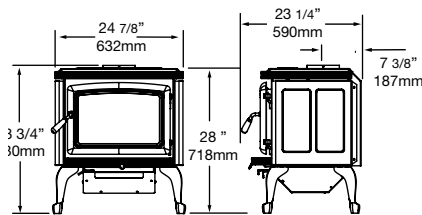

VISTA CLASSIC LE

FOR SMALL TO MEDIUM SPACES

UNIT DIMENSIONS

LEG MODEL

TECHNICAL DATA

23,200 BTU EPA Test Fuel

Efficiency (HHV)	72%
Emissions	1.9 gm/hr.
Log Size (recommended)	16"
Log Size (max)	18"
Firebox Size	1.6 cu.ft.
Viewing Area	152 sq.in.

Sunset Red

Black

Ivory

Modern Desert

CLEARANCES TO COMBUSTIBLES

From top of stove to ceiling: **56"**

STRAIGHT

CORNER

ALCOVE

	RESIDENTIAL SINGLE WALL	RESIDENTIAL DOUBLE WALL	MOBILE HOME DOUBLE WALL
A	10"	8"	8"
B	10"	8"	8"
C	17 3/8"	15 3/8"	15 3/8"
D	22 7/8"	20 7/8"	20 7/8"

E	7"	5"	5"
F	19 7/8"	17 7/8"	17 7/8"

G	10"	8"	8"
H	10"	8"	8"
I	17 3/8"	15 3/8"	15 3/8"
J	22 7/8"	20 7/8"	20 7/8"

USA	A	33 1/2"	33 1/2"	33 1/2"	33 1/2"
	B	35"	45"	43"	43"
	C	-	55 3/4"	53"	-
	D	-	51 1/4"	49 1/4"	-
	E	-	27 5/8"	25 5/8"	-