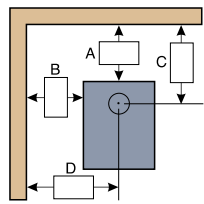

Sunset Red

Black

Ivory

Modern Desert

CLEARANCES TO COMBUSTIBLES

From top of stove to ceiling: **56"**

STRAIGHT

CORNER

ALCOVE

	RESIDENTIAL SINGLE WALL	RESIDENTIAL DOUBLE WALL	MOBILE HOME DOUBLE WALL
A	10"	8"	8"
B	10"	8"	8"
C	17 3/8"	15 3/8"	15 3/8"
D	22 7/8"	20 7/8"	20 7/8"

E	7"	5"	5"
F	19 7/8"	17 7/8"	17 7/8"

G	10"	8"	8"
H	10"	8"	8"
I	17 3/8"	15 3/8"	15 3/8"
J	22 7/8"	20 7/8"	20 7/8"