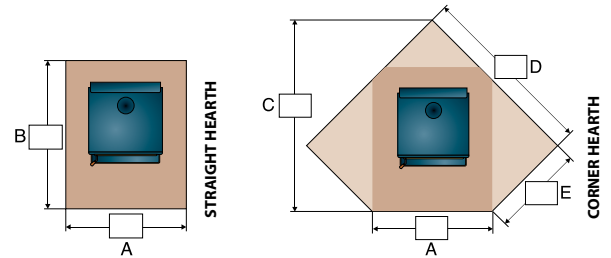

FLOOR PROTECTOR DIMENSIONS

	MINIMUM	RESIDENTIAL SINGLE WALL	RESIDENTIAL DOUBLE WALL	ALCOVE DOUBLE WALL	MOBILE HOME
CANADA	A	42"	42"	42"	42"
	B	51"	52"	50 1/2"	53"
	C	-	62 7/8"	61 1/2"	-
	D	-	59 1/4"	58 1/4"	-
	E	-	29 5/8"	28 5/8"	-

USA	A	33 1/2"	33 1/2"	33 1/2"	33 1/2"
	B	35"	45"	43"	43"
	C	-	55 3/4"	53"	-
	D	-	51 1/4"	49 1/4"	-
	E	-	27 5/8"	25 5/8"	-