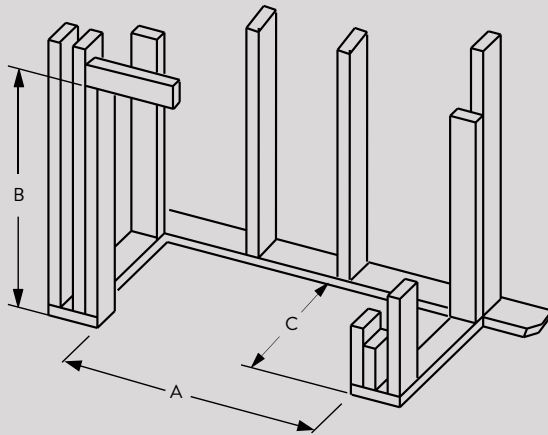

## FLAT WALL FRAMING SPECIFICATIONS

	MONTEBELLO DLX CD 40	MONTEBELLO DLX CD 45
A	50-3/4"	56-7/8"
B	45"	50"
C	26"	26"