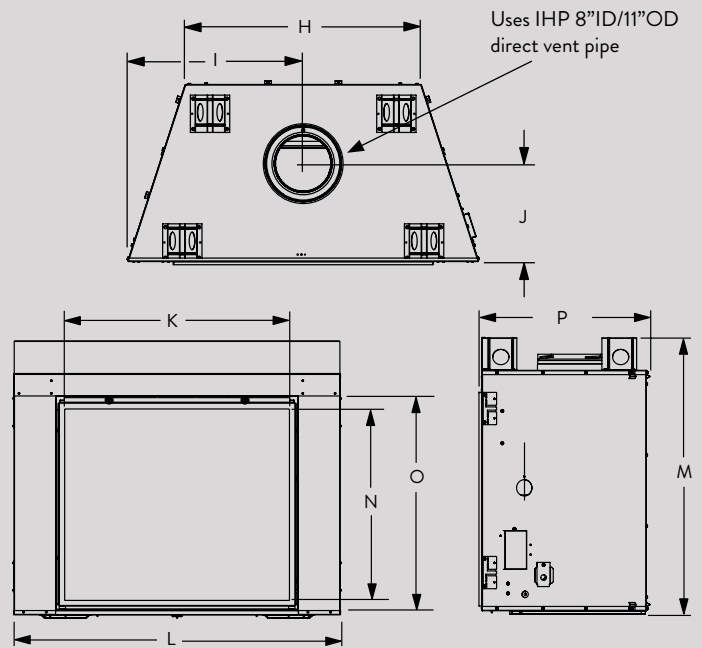

APPLIANCE SPECIFICATIONS

	MONTEBELLO DLX CD 40	MONTEBELLO DLX CD 45
H	34"	40-1/8"
I	25-5/16"	28-3/8"
J	14-1/8"	14-1/8"
K	34-3/4"	40-59/64"
L	50-5/8"	56-11/16"
M	45"	50"
N	29-9/32"	34-1/2"
O	33-3/32"	38-3/32"
P	26-15/32"	26-15/32"

FIREPLACE EFFICIENCIES – Listed to ANSI Z21.50 as a decorative gas appliance.

MODEL	FUEL	BTU/HR	P4/ENERGUIDE*
MONTEBELLO DLX CD 40	NG	32,000/50,000	35.8%
MONTEBELLO DLX CD 40	LP	32,000/50,000	42.0%
MONTEBELLO DLX CD 45	NG	40,000/57,000	47.2%
MONTEBELLO DLX CD 45	LP	43,000/56,000	47.0%

*Intermittent ignition systems.

astria
FIREPLACES®

© 2019 Innovative Hearth Products
785618M 03/19

Visit us online
Astria.us.com

PFS®
C US
Report #F14-106