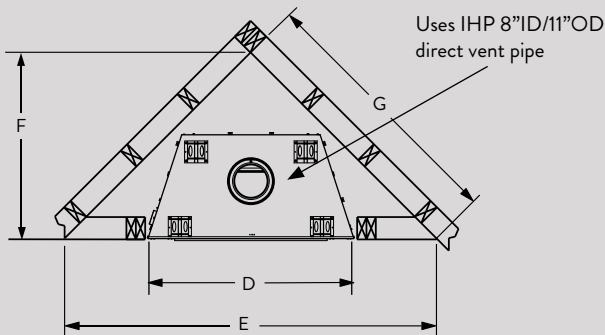

CORNER FRAMING SPECIFICATIONS

	MONTEBELLO DLX CD 40	MONTEBELLO DLX CD 45
D	50-5/8"	56-3/4"
E	83-5/8"	89-7/8"
F	41-7/8"	44-7/8"
G	59-1/8"	63-1/2"

IMPORTANT NOTES:

As with any fireplace, this appliance is extremely hot during operation. Read and understand all operating instructions before using this appliance. For further information, consult your dealer.

Local conditions, such as elevation, wind, vent configuration and choice of fuel will affect overall appearance of the fire and heating performance. Performance can also vary with home design and insulation, climate, condition and type of fuel used, appliance location, burn rate, accessories chosen, chimney installation and how the appliance is operated.

Diagrams, illustrations and photographs are not to scale—consult installation instructions. Product designs, materials, dimensions, specifications, colors and prices are subject to change or discontinuance without notice.