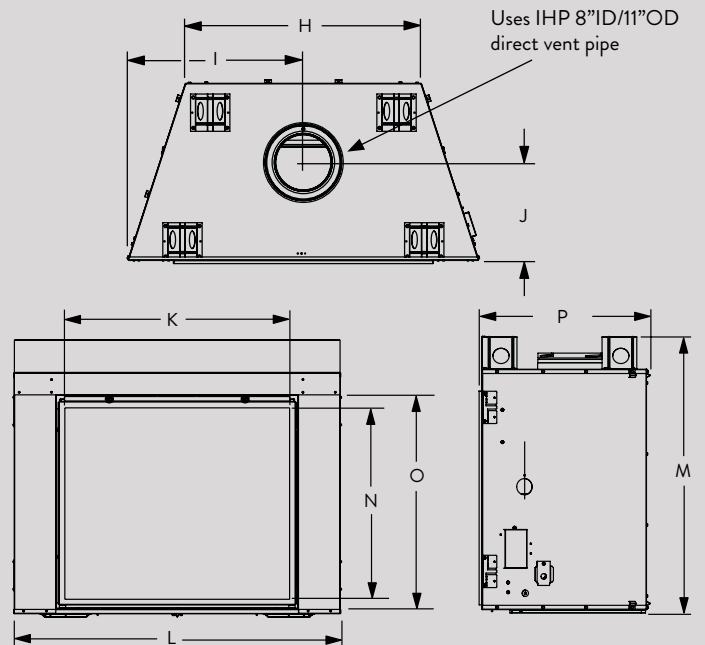

CORNER FRAMING SPECIFICATIONS

MONTEBELLO DLX 40 MONTEBELLO DLX 45

D	50-5/8"	56-3/4"
E	83-5/8"	89-7/8"
F	41-7/8"	44-7/8"
G	59-1/8"	63-1/2"

IMPORTANT NOTES:

As with any fireplace, this appliance is extremely hot during operation. Read and understand all operating instructions before using this appliance. For further information, consult your dealer.

APPLIANCE SPECIFICATIONS

MONTEBELLO DLX 40 MONTEBELLO DLX 45

H	34"	40-1/8"
I	25-5/16"	28-3/8"
J	14-1/8"	14-1/8"
K	34-3/4"	40-59/64"
L	50-5/8"	56-11/16"
M	45"	50"
N	29-9/32"	34-1/2"
O	33-3/32"	38-3/32"
P	26-15/32"	26-15/32"