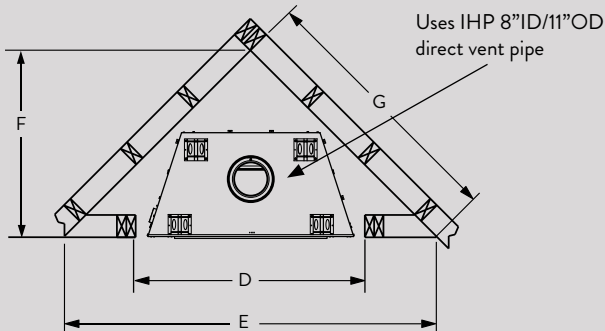

Red Herringbone Ceramic Fiber Liner

Buff Rustic Stacked Ceramic Fiber Liner

Buff Herringbone Ceramic Fiber Liner

FLAT WALL FRAMING SPECIFICATIONS

MONTEBELLO DLX 40 MONTEBELLO DLX 45

A	50-3/4"	56-7/8"
B	45"	50"
C	26"	26"

CORNER FRAMING SPECIFICATIONS

MONTEBELLO DLX 40 MONTEBELLO DLX 45

D	50-5/8"	56-3/4"
E	83-5/8"	89-7/8"
F	41-7/8"	44-7/8"
G	59-1/8"	63-1/2"

IMPORTANT NOTES:

As with any fireplace, this appliance is extremely hot during operation. Read and understand all operating instructions before using this appliance. For further information, consult your dealer.