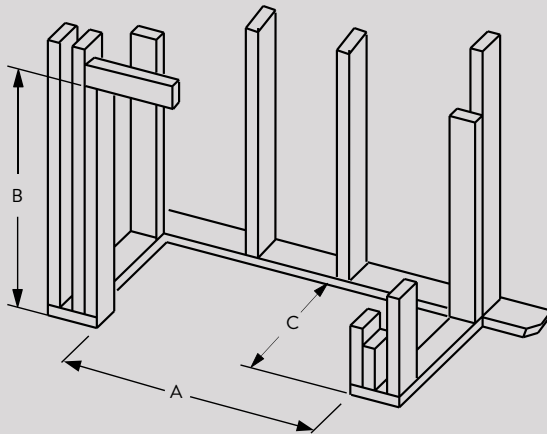

Red Herringbone Ceramic Fiber Liner

Buff Rustic Stacked Ceramic Fiber Liner

Buff Herringbone Ceramic Fiber Liner

FLAT WALL FRAMING SPECIFICATIONS

MONTEBELLO DLX 40 MONTEBELLO DLX 45

A	50-3/4"	56-7/8"
B	45"	50"
C	26"	26"

CORNER FRAMING SPECIFICATIONS

MONTEBELLO DLX 40 MONTEBELLO DLX 45

D	50-5/8"	56-3/4"
E	83-5/8"	89-7/8"
F	41-7/8"	44-7/8"
G	59-1/8"	63-1/2"

IMPORTANT NOTES:

As with any fireplace, this appliance is extremely hot during operation. Read and understand all operating instructions before using this appliance. For further information, consult your dealer.