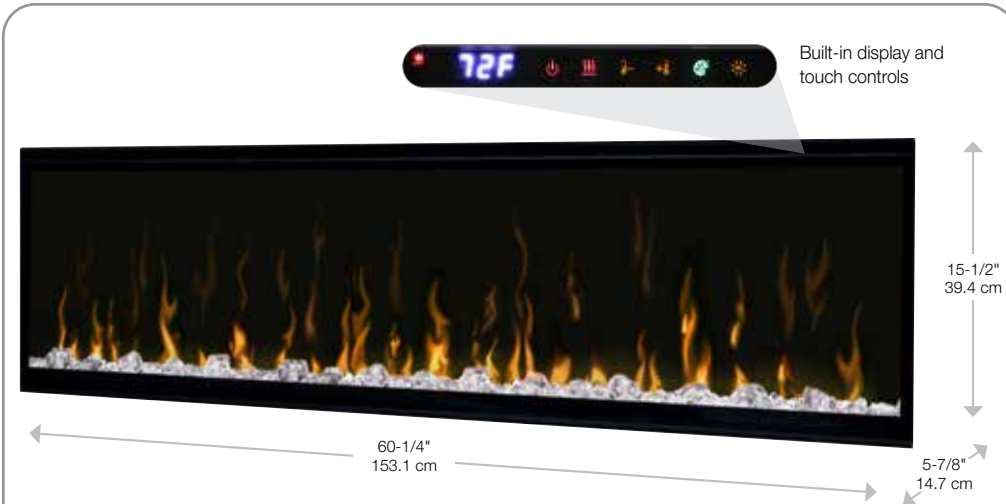

IgniteXL® 60" Linear Electric Fireplace

XLF60