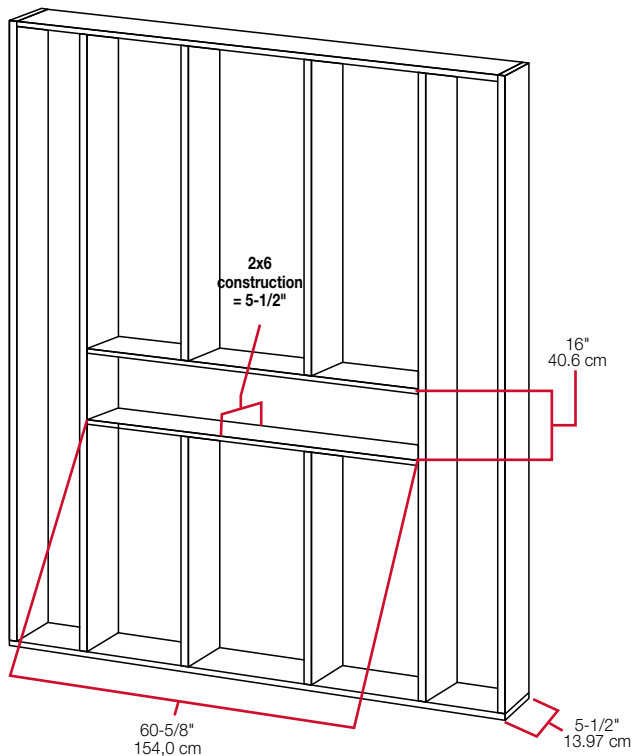

IGNITE XL[®]

IgniteXL® 60" Linear Electric Fireplace

XLF60

Color Themes

Accessories

74" Driftwood and River Rock Accessory Package (LF74DWS-KIT)

60" IgniteXL Trim Kit (XLFTRIM60)
Allows installation of IgniteXL in 2"x4" wall construction.
62-3/4" x 18-1/4" x 1-7/8"
(159.4 cm x 46.2 cm x 4.5 cm)

120 Volts | 1,500 Watts | 5,118 BTU
240 Volts | 2,500 Watts | 8,530 BTU

Model #	Description	Lbs / Kg	UPC	Wty ¹	Carton Dimensions (WxHxD)		Cube	
					Inches	cm	ft ³	m ³
XLF60	60" IgniteXL Linear Electric Fireplace	86.79 / 39.37	781052 118478	5 yr.	68-3/8 x 24-1/4 x 15	173.7 x 61.6 x 38.1	14.4	0.4
LF74DWS-KIT	74" Driftwood and River Rock Accessory Kit	9.8 / 4.44	781052 102859		34-1/4 x 7-1/8 x 8-1/8	87.2 x 18.03 x 20.57	1.12	0.03
XLFTRIM60	60" IgniteXL Linear Electric Fireplace Trim Kit	8.85 / 4.01	781052 120075	1 yr	66-3/4 x 3-5/8 x 6-7/8	169.4 x 9.3 x 17.5	0.97	0.03

SE-337-R062-022420

IgniteXL® 60" Linear Electric Fireplace

XLF60

Product Dimensions:

Framing Dimensions

NOTE: The bottom sill needs to be a minimum of 3-1/2" (8.9 cm) deep. The sill can be constructed to support the front of the unit to allow the power supply wires to easily be run behind or flush with the back of the unit and a pass through hole drilled for electrical wire routing.

It is recommended that the bottom of the unit be mounted between 30" (76.2 cm) and 40" (102 cm) from the ground to maintain an optimized viewing angle of the flame.

2x6 framing

2x4 framing