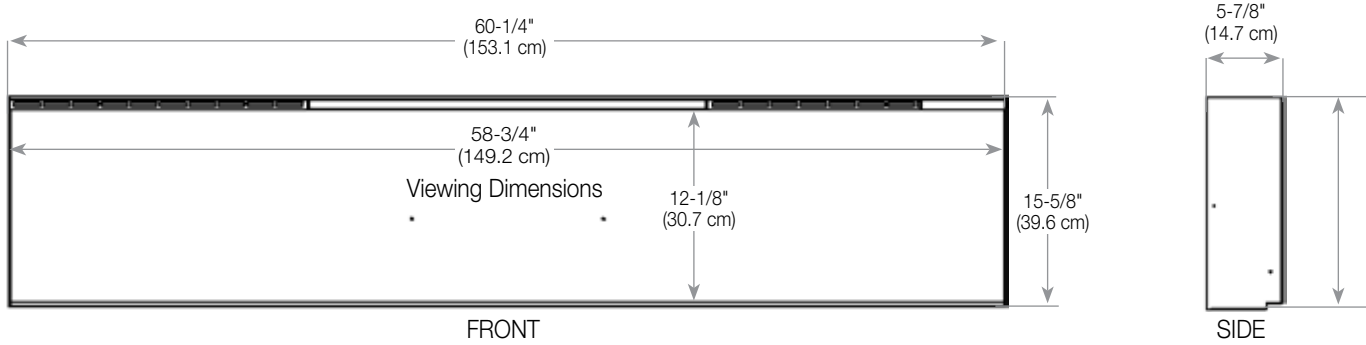

IGNITE XL[®]

IgniteXL® 60" Linear Electric Fireplace

XLF60

Color Themes

Accessories

74" Driftwood and River Rock Accessory Package (LF74DWS-KIT)

60" IgniteXL Trim Kit (XLFTRIM60)
Allows installation of IgniteXL in 2"x4" wall construction.
62-3/4" x 18-1/4" x 1-7/8"
(159.4 cm x 46.2 cm x 4.5 cm)

120 Volts | 1,500 Watts | 5,118 BTU
240 Volts | 2,500 Watts | 8,530 BTU

Model #	Description	Lbs / Kg	UPC	Wty ¹	Carton Dimensions (WxHxD)		Cube	
					Inches	cm	ft ³	m ³
XLF60	60" IgniteXL Linear Electric Fireplace	86.79 / 39.37	781052 118478	5 yr.	68-3/8 x 24-1/4 x 15	173.7 x 61.6 x 38.1	14.4	0.4
LF74DWS-KIT	74" Driftwood and River Rock Accessory Kit	9.8 / 4.44	781052 102859		34-1/4 x 7-1/8 x 8-1/8	87.2 x 18.03 x 20.57	1.12	0.03
XLFTRIM60	60" IgniteXL Linear Electric Fireplace Trim Kit	8.85 / 4.01	781052 120075	1 yr	66-3/4 x 3-5/8 x 6-7/8	169.4 x 9.3 x 17.5	0.97	0.03

SE-337-R062-022420

IgniteXL® 60" Linear Electric Fireplace

XLF60

Product Dimensions:

Framing Dimensions

NOTE: The bottom sill needs to be a minimum of 3-1/2" (8.9 cm) deep. The sill can be constructed to support the front of the unit to allow the power supply wires to easily be run behind or flush with the back of the unit and a pass through hole drilled for electrical wire routing.

It is recommended that the bottom of the unit be mounted between 30" (76.2 cm) and 40" (102 cm) from the ground to maintain an optimized viewing angle of the flame.

2x6 framing

2x4 framing