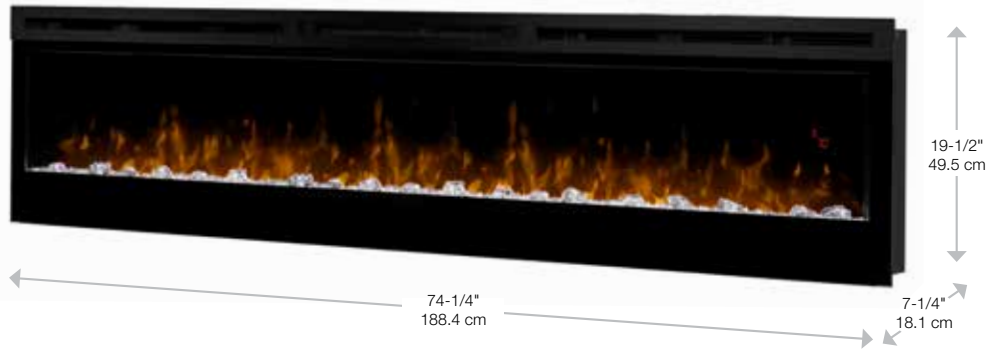

Prism Series

74" Linear Electric Fireplace

BLF7451