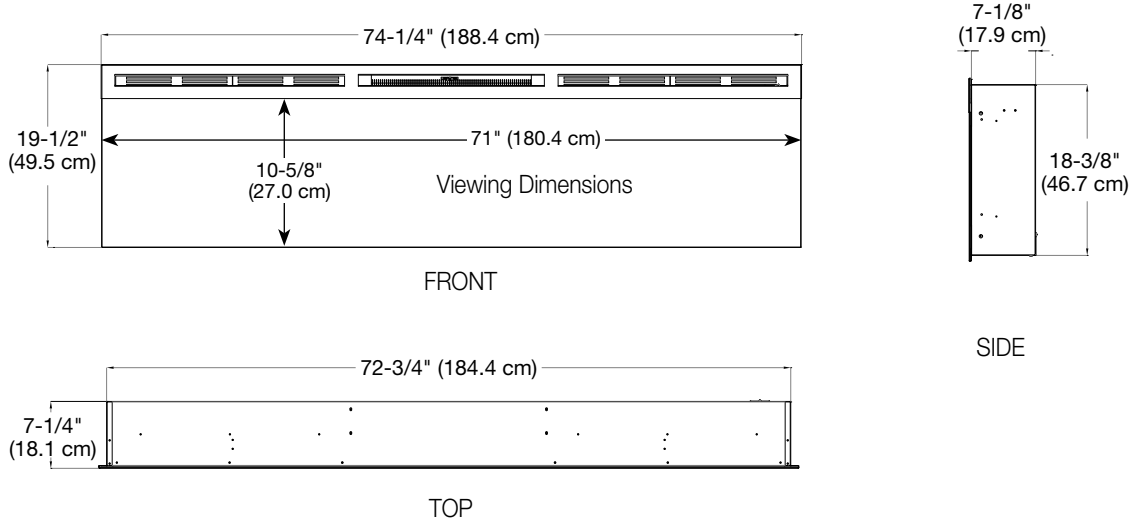

Model #	Description	Lbs / Kg	UPC	Wty. <sup>1</sup>	Carton Dimensions (WxHxD)		Cube	
					Inches	cm	ft <sup>3</sup>	m <sup>3</sup>
BLF7451	Wall-mount fireplace	136 / 61.7	781052 098794	2 yr.	77-1/2 x 22-1/2 x 14-7/8	196.9 x 57.2 x 37.5	14.9	0.4
LF74DWS-KIT	74" Driftwood and River Rock Accessory Kit	9.8 / 4.44	781052 102859		34-1/4 x 7-1/8 x 8-1/8	87.2 x 18.03 x 20.6		
BLF7451-PLUG-KIT	Plug Kit	1.2 / .54	781052 112469		5 -7/8 x 3 x 11-1/8	17.8 x 7.6 x 10.2		

### Product Dimensions: