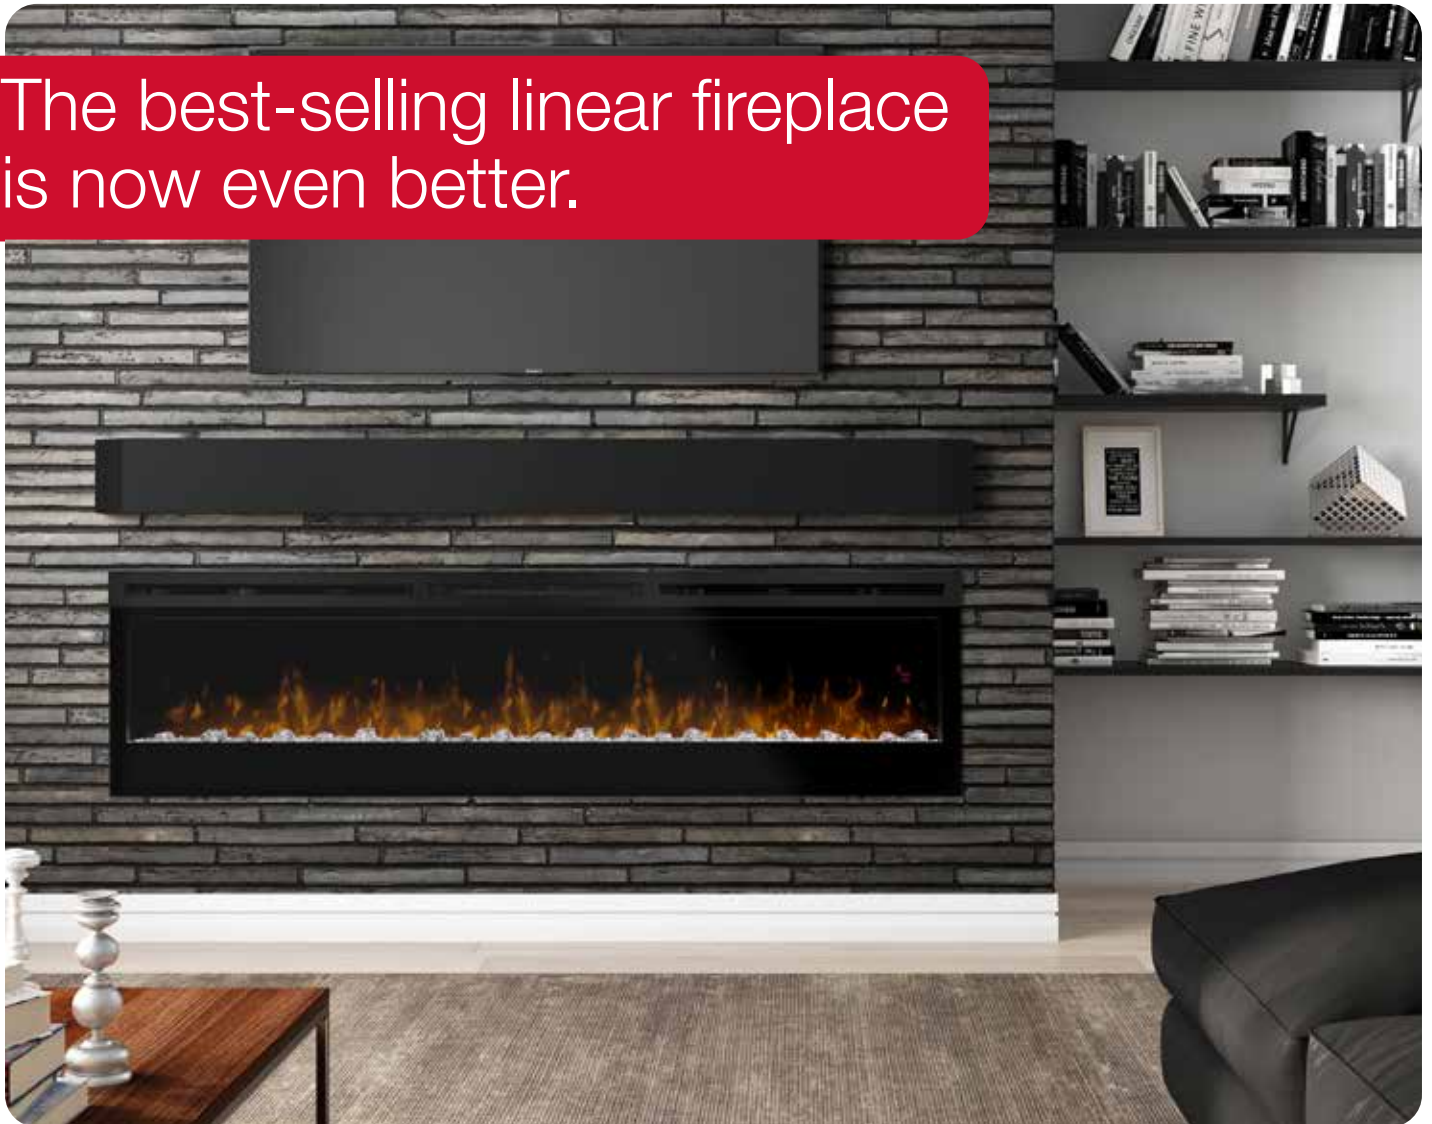

## Prism Series

74" Linear Electric Fireplace

BLF7451

The best-selling linear fireplace is now even better.

The best-selling electric linear fireplace just got better with the all new Prism Series. Sparkling with intensity in a full spectrum of colors, the Prism effect illuminates the diamond-like acrylic ice ember bed in a show-stopping effect. Plug-in or hard-wire, hung on the wall or built-in; the Prism Series is beautifully versatile.