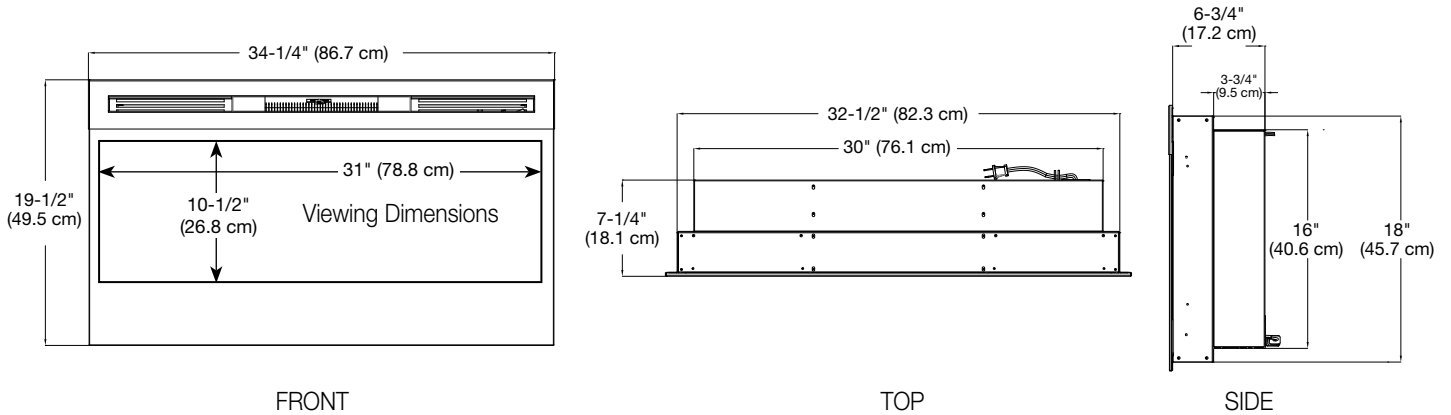

Prism Series

34" Linear Electric Fireplace

BLF3451

Product Dimensions: