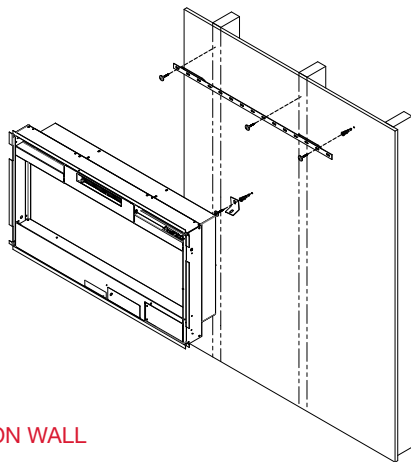

3 Mounting Options

ON WALL

Must mount to a minimum of two (2) wall studs

PARTIAL RECESSED

2 X 4 Framing
 Framing dimensions:
 30-1/2" (77.5 cm) W x
 16-1/2" (41.9 cm) H

FULLY RECESSED

2 X 8 Framing
 Framing dimensions:
 33" (83.8 cm) W x
 18-1/2" (47 cm) H