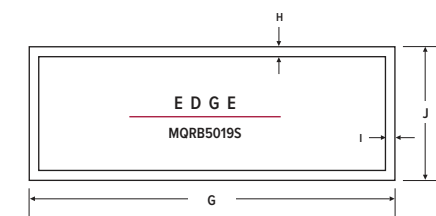

MQRB4436	MQRB5143	MQRB6961
G	44 1/8"	51 1/8"	69 1/8"
H	1 1/2"	1 1/2"	1 1/2"
I	1 1/2"	1 1/2"	1 1/2"
J	19 1/8"	19 1/8"	19 1/8"
K	1"	1"	1"
L	2 3/8"	2 3/8"	2 3/8"