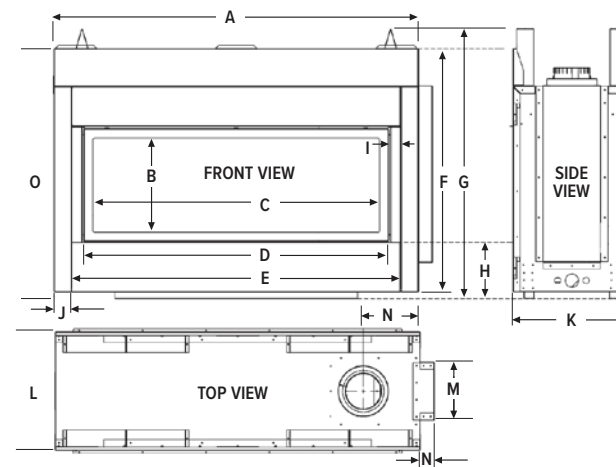

WALL SURROUND TRIM KIT

	MQRB4436	MQRB5143	MQRB6961
A	49 7/8"	56 7/8"	74 7/8"
B	3 7/8"	3 7/8"	3 7/8"
C	4 3/8"	4 3/8"	4 3/8"
D	23 3/4"	23 3/4"	23 3/4"
E	1"	1"	1"
F	2 3/8"	2 3/8"	2 3/8"

	MQRB4436	MQRB5143	MQRB6961
G	44 1/8"	51 1/8"	69 1/8"
H	1 1/2"	1 1/2"	1 1/2"
I	1 1/2"	1 1/2"	1 1/2"
J	19 1/8"	19 1/8"	19 1/8"
K	1"	1"	1"
L	2 3/8"	2 3/8"	2 3/8"

PRODUCT DIMENSIONS

MQRB4436	MQRB5143	MQRB6961
A 44 1/8"	A 51 1/8"	A 69 1/8"
B 13 1/4"	B 13 1/4"	B 13 1/4"
C 33 1/8"	C 40 1/8"	C 58 1/8"
D 36 1/4"	D 43 1/4"	D 61 1/4"
E 39"	E 46"	E 64 1/8"
F 34"	F 34"	F 38"
G 37 5/8"	G 37 5/8"	G 45 3/8"
H 7 7/8"	H 7 7/8"	H 7 7/8"
I 1 1/2"	I 1 1/2"	I 1 1/2"
J 2 1/2"	J 2 1/2"	J 2 1/2"
K 16 1/2"	K 16 1/2"	K 20 1/2"
L 16 1/2"	L 16 1/2"	L 20 1/2"
M 8 1/8"	M 8 1/8"	M 12 1/8"
N 2"	N 2"	N 2 7/8"
O 35"	O 35"	O 39"