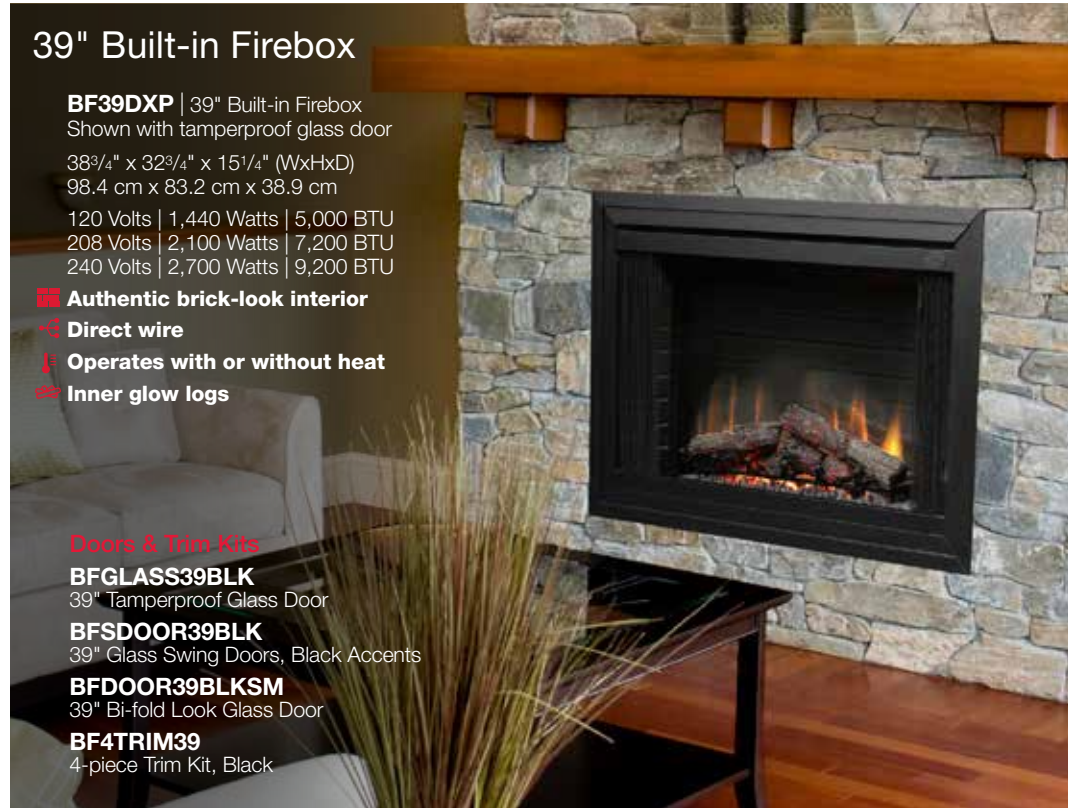

Doors & Trim Kits

BFGLOSS39BLK
39" Tamperproof Glass Door

BFSDOOR39BLK
39" Glass Swing Doors, Black Accents

BFDOOR39BLKSM
39" Bi-fold Look Glass Door

BF4TRIM39
4-piece Trim Kit, Black