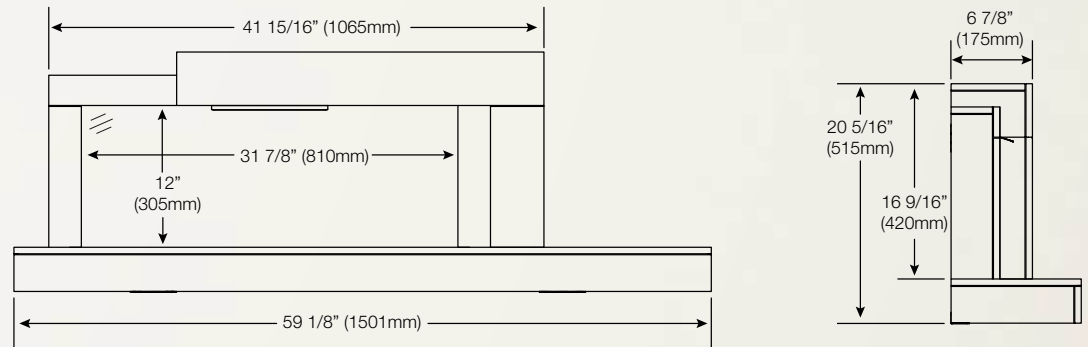

Model	BTU's	Watts	Height	Front Width	Depth	Viewing Area		Installation	Mobile Home Certified	Blower	Remote Control	Ember Bed			
			Actual			Actual	Actual					Height	Width	Logs	Crystals
NEFP32-5019W	5,000	1,500	20 5/16"	59 1/8"	11"	12"	31 7/8"	Wall Mount	Yes	Included	Included	Included	Included		

Certified under Canadian and American National Standards.
Figures may vary with individual conditions such as floor plan layout, insulation value/heat loss of the house and geographical location.
Measurements to be used as a guide only. Consult your owner's manual for complete and up-to-date installation instructions and proper clearances to combustible materials.