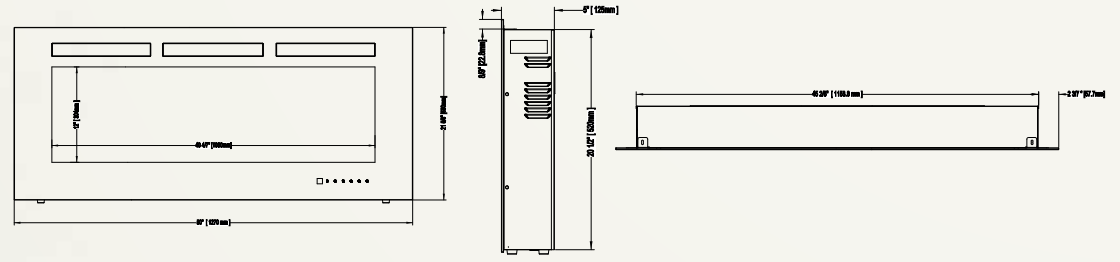

Allure™ 50
NEFL50FH

Shown on pages 14 - 17

Model	BTU's	Watts	Height		Front Width		Depth		Viewing Area		Installation	Mobile Home Certified	Blower	Remote Control	Ember Bed	
			Actual	Framing	Actual	Framing	Actual	Framing	Height	Width					Logs	Crystals
NEFL50FH	5,000	1,500	21 5/8"	21"	50"	45 15/16"	5"	3 1/2 - 5"	12"	40 5/16"	Wall Mount/ Fully Recessed	Yes	Included	Included	N/A	Included

Certified under Canadian and American National Standards.
Figures may vary with individual conditions such as floor plan layout, insulation value/heat loss of the house and geographical location.
Measurements to be used as a guide only. Consult your owner's manual for complete and up-to-date installation instructions and proper clearances to combustible materials.