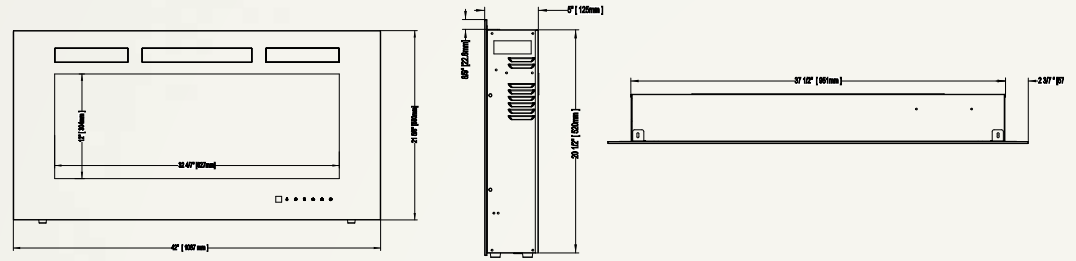

Allure™ Phantom 42
NEFL42FH-MT

Shown on pages 18 - 19

Model	BTU's	Watts	Height		Front Width		Depth		Viewing Area		Installation	Mobile Home Certified	Blower	Remote Control	Ember Bed	
			Actual	Framing	Actual	Framing	Actual	Framing	Height	Width					Logs	Crystals
NEFL42FH-MT	5,000	1,500	21 5/8"	21"	42"	38"	5"	3 1/2 - 5"	12"	32 9/16"	Wall Mount/ Fully Recessed	Yes	Included	Included	N/A	Included