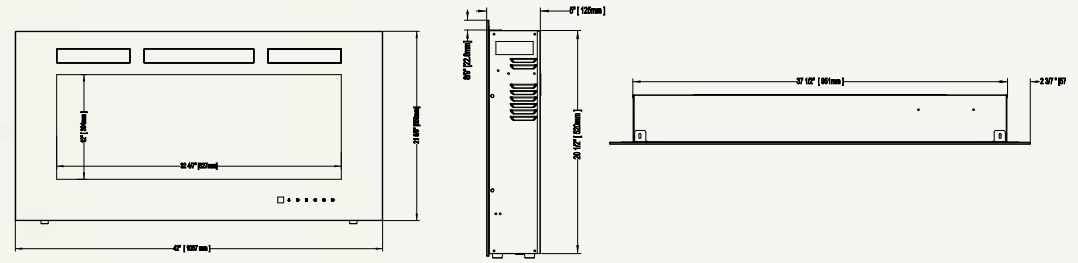

Allure™ 42
NEFL42FH

Shown on pages 14 - 17

Model	BTU's	Watts	Height		Front Width		Depth		Viewing Area		Installation	Mobile Home Certified	Blower	Remote Control	Ember Bed	
			Actual	Framing	Actual	Framing	Actual	Framing	Height	Width					Logs	Crystals
NEFL42FH	5,000	1,500	21 5/8"	21"	42"	38"	5"	3 1/2 - 5"	12"	32 5/16"	Wall Mount/ Fully Recessed	Yes	Included	Included	N/A	Included