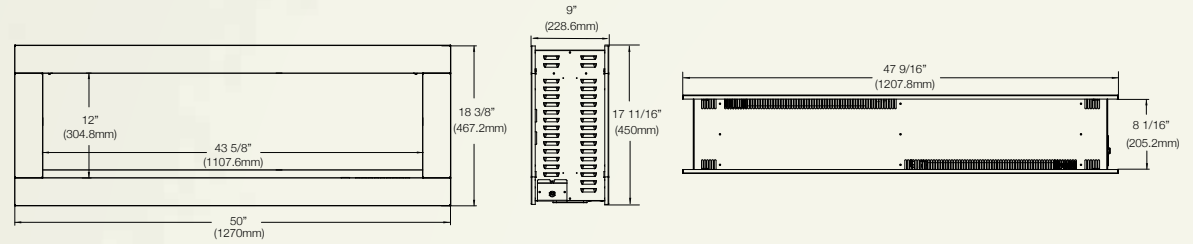

CLEARion™ 50 NEFBD50H

Shown on pages 4 - 5

Model	BTU's	Watts	Height		Front Width		Depth		Viewing Area		Installation	Mobile Home Certified	Blower	Remote Control	Ember Bed	
			Actual	Framing	Actual	Framing	Actual	Framing	Height	Width					Logs	Crystals
NEFBD50H	5,000-9,000	3,000	18 3/8"	17 15/16"	50"	49"	8 1/6"	4 1/2" or 3" *	12"	43 5/8"	Fully Recessed	Yes	Included	Included	Included	Included

* Framing Depth is dependant on 2x4 or double 2x4 wall installation.