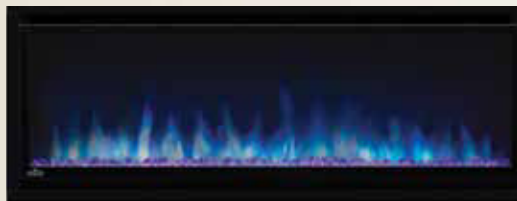

Alluravision™ Series

See the fireplace, not the frame with Napoleon's Alluravision™ Series linear electric fireplaces. They stand out from the rest with their nearly frameless viewing area which highlights the unique flame colors. Set the mood with yellow, orange, blue and multi-color flames with the push of a button. Easy to use, these fireplaces are plug and play - just hang on the wall and plug them in. Nine models, five sizes available, 42, 50, 60 and 74 inch slim and deep models as well as a 100" deep model. All models include a crystal media ember bed and remote control. The NIGHT LIGHT™ and driftwood logs with topaz glass embers make beautiful additions to the deep model. Napoleon's Alluravision™ Series linear electric fireplaces are about adding the fireplace, and not the frame to your favorite room.

Features & Accessories

Ember Bed Color Options

42"

LOW ENERGY
LED
HIGH INTENSITY