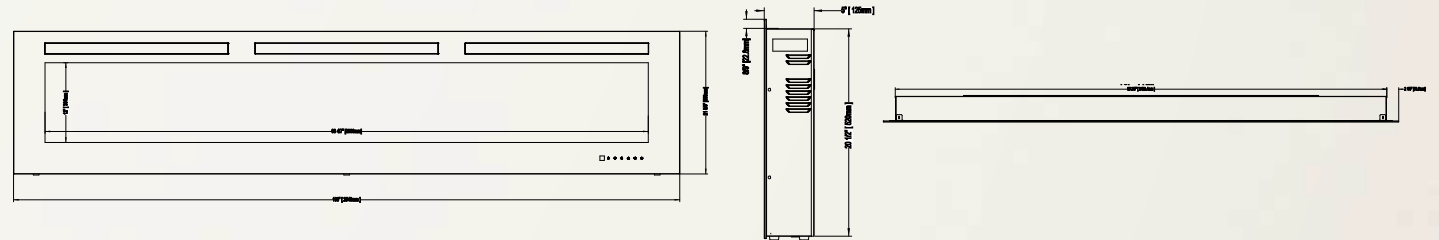

**Allure™ 100
NEFL100FH**

Shown on pages 14 - 17

Model	BTU's	Watts	Height		Front Width		Depth		Viewing Area		Installation	Mobile Home Certified	Blower	Remote Control	Ember Bed	
			Actual	Framing	Actual	Framing	Actual	Framing	Height	Width					Logs	Crystals
NEFL100FH	5,000	1,500	21 5/8"	21"	100"	95 7/8"	5"	3 1/2 - 5"	12"	90 9/16"	Wall Mount/ Fully Recessed	Yes	Included	Included	N/A	Included

Certified under Canadian and American National Standards.
Figures may vary with individual conditions such as floor plan layout, insulation value/heat loss of the house and geographical location.
Measurements to be used as a guide only. Consult your owner's manual for complete and up-to-date installation instructions and proper clearances to combustible materials.