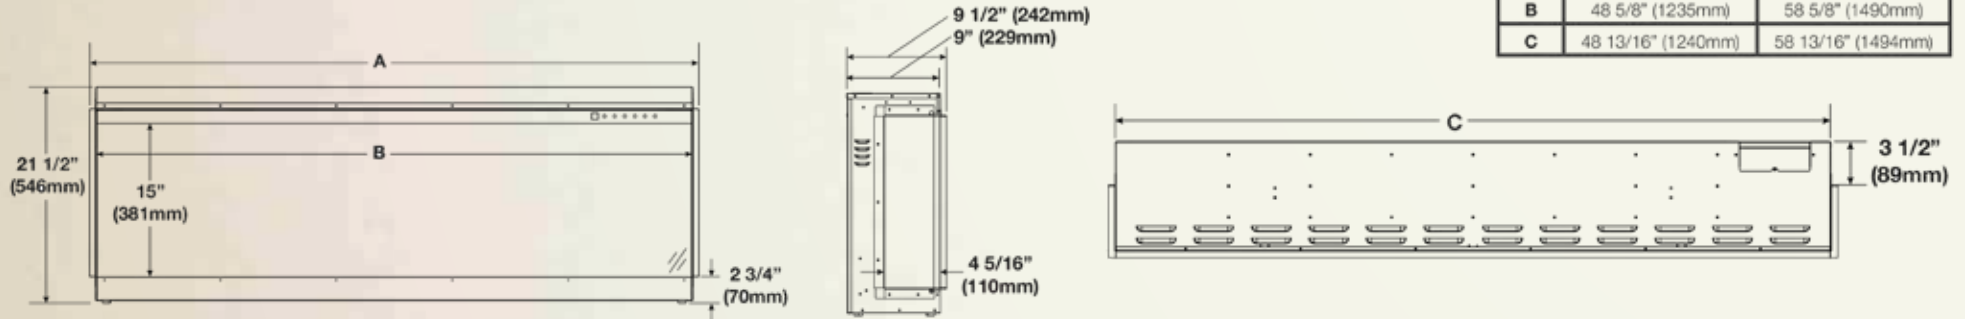

Trivista™ Series

Shown on pages 6 - 7

Model	BTU's	Watts	Height		Front Width		Depth		Viewing Area		Installation	Mobile Home Certified	Blower	Remote Control	Ember Bed	
			Actual	Framing	Actual	Framing	Actual	Framing	Height	Width					Logs	Crystals
NEFB50H-3SV	5,000-10,000	1,500-3,000	21 1/2"	21 3/4"	50"	49"	9 1/2"	9 1/4"	15"	48 5/8"	Fully Recessed	Yes	Included	Included	Included	Included
NEFB60H-3SV	5,000-10,000	1,500-3,000	21 1/2"	21 3/4"	60"	59"	9 1/2"	9 1/4"	15"	58 5/8"	Fully Recessed	Yes	Included	Included	Included	Included

Certified under Canadian and American National Standards.

Figures may vary with individual conditions such as floor plan layout, insulation value/heat loss of the house and geographical location.

Measurements to be used as a guide only. Consult your owner's manual for complete and up-to-date installation instructions and proper clearances to combustible materials.