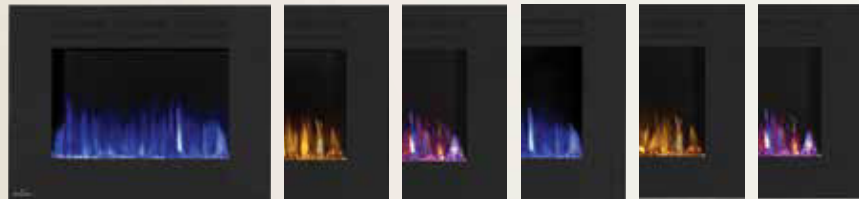

Allure™ Series

Making a statement with an Allure™ Series fireplace is easy. With six sizes to choose from, every Allure™ fireplace sparkles with a crystal ember bed and three color flame options; orange, blue or multi-color. Control the appearance as well as temperature and blower with the remote control. Any Allure™ series fireplace can simply be plugged in and hung on a wall for instant satisfaction. What makes these fireplaces special is the ability to be fully recessed into the wall thanks to the placement of front vents. The only difficulty now is deciding which one you want.

Features & Accessories

32"

42"

50"

60"

72"

100"

LOW ENERGY
LED
HIGH INTENSITY