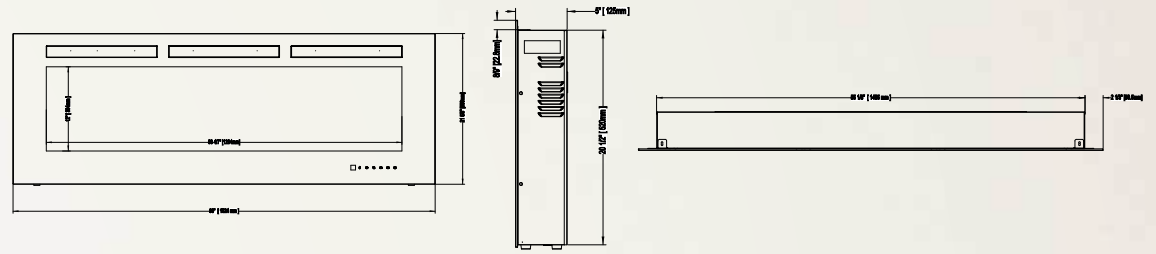

**Allure™ 60
NEFL60FH**

Shown on pages 14 - 17

Model	BTU's	Watts	Height		Front Width		Depth		Viewing Area		Installation	Mobile Home Certified	Blower	Remote Control	Ember Bed	
			Actual	Framing	Actual	Framing	Actual	Framing	Height	Width					Logs	Crystals
NEFL60FH	5,000	1,500	21 5/8"	21"	60"	55 13/16"	5"	3 1/2 - 5"	12"	50 5/16"	Wall Mount/ Fully Recessed	Yes	Included	Included	N/A	Included