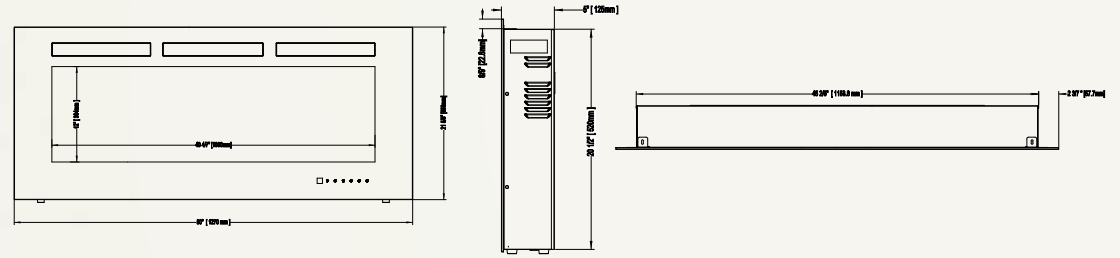

Allure™ Phantom 50
NEFL50FH-MT

Shown on pages 18 - 19

Model	BTU's	Watts	Height		Front Width		Depth		Viewing Area		Installation	Mobile Home Certified	Blower	Remote Control	Ember Bed	
			Actual	Framing	Actual	Framing	Actual	Framing	Height	Width					Logs	Crystals
NEFL50FH-MT	5,000	1,500	21 5/8"	21"	50"	45 15/16"	5"	3 1/2 - 5"	12"	40 1/2"	Wall Mount/ Fully Recessed	Yes	Included	Included	N/A	Included