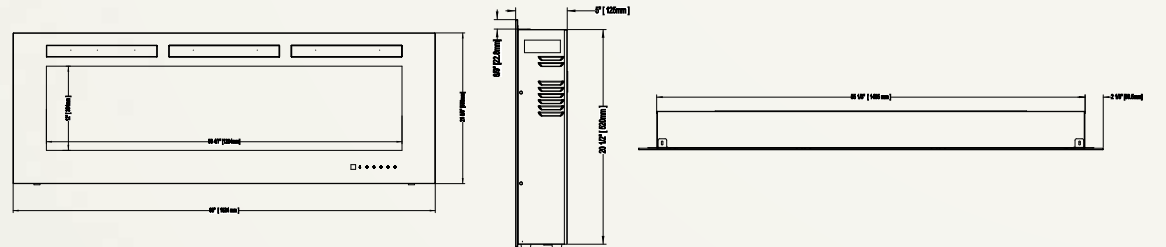

Allure™ Phantom 60
NEFL60FH-MT

Shown on pages 18 - 19

Model	BTU's	Watts	Height		Front Width		Depth		Viewing Area		Installation	Mobile Home Certified	Blower	Remote Control	Ember Bed	
			Actual	Framing	Actual	Framing	Actual	Framing	Height	Width					Logs	Crystals
NEFL60FH-MT	5,000	1,500	21 5/8"	21"	60"	55 13/16"	5"	3 1/2 - 5"	12"	50 5/8"	Wall Mount/ Fully Recessed	Yes	Included	Included	N/A	Included

Certified under Canadian and American National Standards.
Figures may vary with individual conditions such as floor plan layout, insulation value/heat loss of the house and geographical location.
Measurements to be used as a guide only. Consult your owner's manual for complete and up-to-date installation instructions and proper clearances to combustible materials.