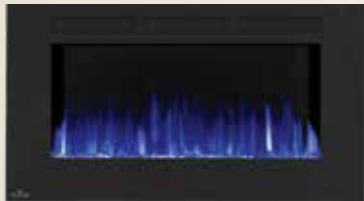

Allure™ Phantom Series

Transform your space by simply hanging one of the Allure™ Phantom Electric Fireplaces, and enjoy the view without glare or reflections thanks to a black matte surround and mesh front. Control comfort and mood with the touch of a button. Adjust flame height and instantly transition between cool blue, orange, or multi-color. All of the Allure™ Phantom wall hanging fireplaces can be installed fully recessed, or easily wall hung protruding only 5" into your space, simply plug in or hardwire. Renew your living space with one of three luxurious Allure™ Phantom Electric Fireplaces.

Features & Accessories

42"

LOW ENERGY
LED
HIGH INTENSITY