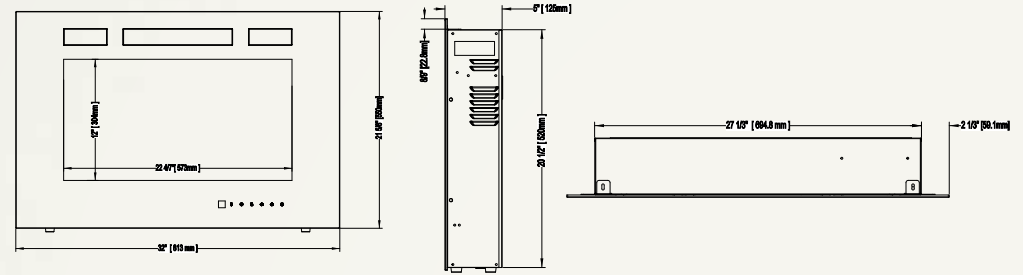

Allure™ 32
NEFL32FH

Shown on pages 14 - 17

Model	BTU's	Watts	Height		Front Width		Depth		Viewing Area		Installation	Mobile Home Certified	Blower	Remote Control	Ember Bed	
			Actual	Framing	Actual	Framing	Actual	Framing	Height	Width					Logs	Crystals
NEFL32FH	5,000	1,500	21 5/8"	21"	32"	27 13/16"	5"	3 1/2 - 5"	12"	22 5/16"	Wall Mount/ Fully Recessed	Yes	Included	Included	N/A	Included