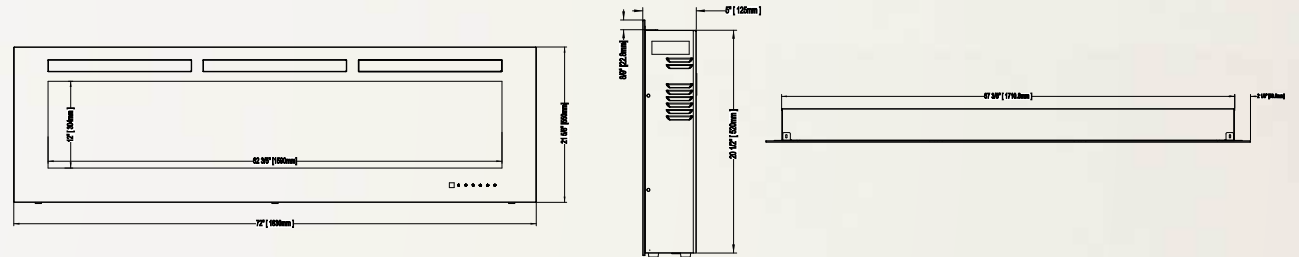

**Allure™ 72
NEFL72FH**

Shown on pages 14 - 17

Model	BTU's	Watts	Height		Front Width		Depth		Viewing Area		Installation	Mobile Home Certified	Blower	Remote Control	Ember Bed	
			Actual	Framing	Actual	Framing	Actual	Framing	Height	Width					Logs	Crystals
NEFL72FH	5,000	1,500	21 5/8"	21"	72"	67 7/8"	5"	3 1/2 - 5"	12"	62 5/16"	Wall Mount/ Fully Recessed	Yes	Included	Included	N/A	Included