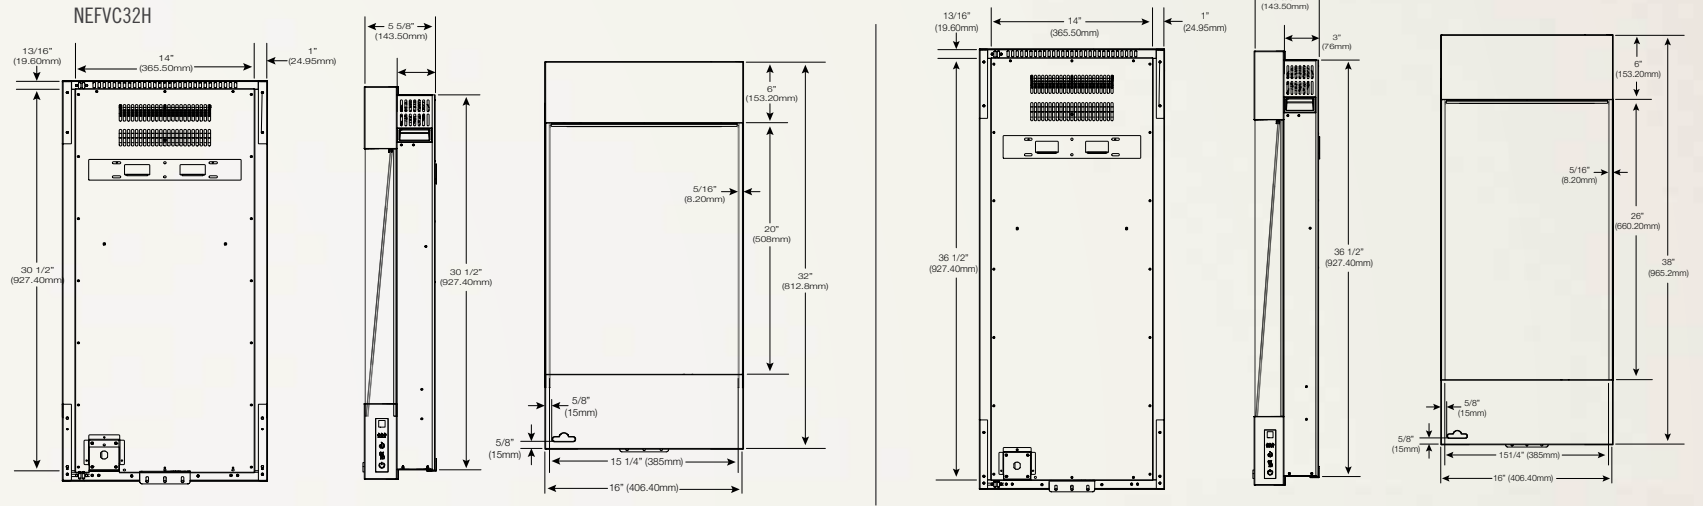

Allure™ Vertical Series
Shown on pages 20 - 21

Model	BTU's	Watts	Height		Front Width		Depth		Viewing Area		Installation	Mobile Home Certified	Blower	Remote Control	Ember Bed	
			Actual	Framing	Actual	Framing	Actual	Framing	Height	Width					Logs	Crystals
NEFVC32H	5,000	1,500	32"	30 3/4"	16"	14 1/2"	16"	14 1/2"	20"	15 3/8"	Wall Mount/ Partially Recessed	Yes	Included	Included	n/a	Included
NEFVC38H	5,000	1,500	38"	36 3/4"	16"	14 1/2"	16"	14 1/2"	26"	15 3/8"		Yes	Included	Included	Included	Included

Stylus™
NEFP32-5019W
Shown on pages 22 - 23