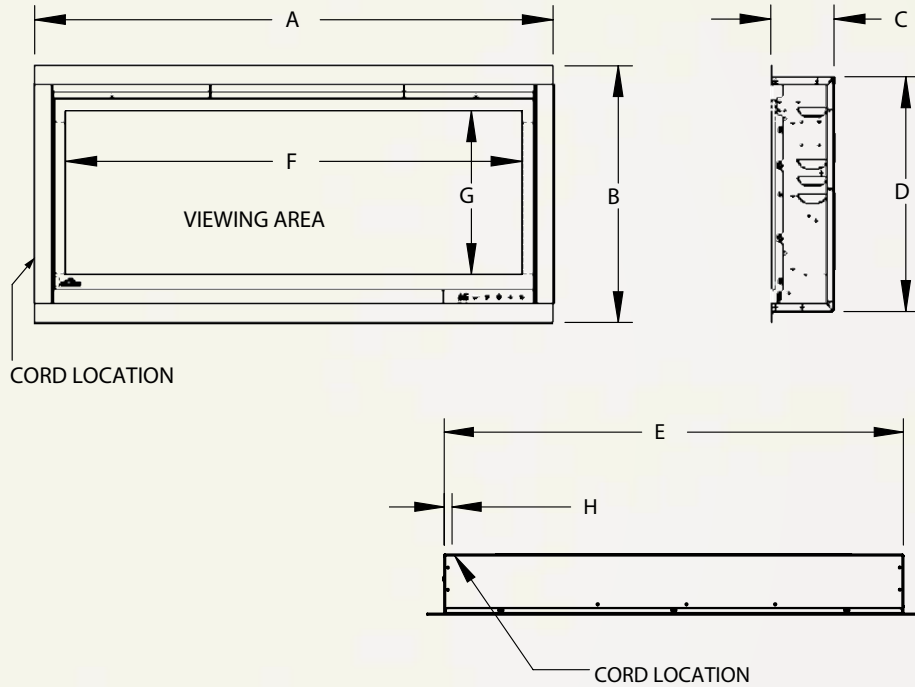

Alluravision™ Series

Shown on pages 8 - 13

CORD LOCATION								
Dimensions								
Model Number	A	B	C	D	E	F	G	H
NEFL32CHS	35" (88.8cm)	17 5/16" (44cm)	4 1/4" (10.8cm)	15 7/8" (40.2cm)	32 5/8" (82.8cm)	30 13/16" (78.2cm)	11 1/16" (28.1cm)	3/4" (1.8cm)
NEFL42CHS	44 7/16" (112.8cm)	17 5/16" (44cm)	4 1/4" (10.8cm)	15 7/8" (40.2cm)	42 1/16" (106.8cm)	40 1/4" (102.2cm)	11 1/16" (28.1cm)	3/4" (1.8cm)
NEFL50CHS	52 11/16" (133.8cm)	17 5/16" (44cm)	4 1/4" (10.8cm)	15 7/8" (40.2cm)	50 5/16" (127.8cm)	48 1/2" (123.2cm)	11 1/16" (28.1cm)	3/4" (1.8cm)
NEFL60CHS	62 9/16" (158.8cm)	17 5/16" (44cm)	4 1/4" (10.8cm)	15 7/8" (40.2cm)	60 3/16" (152.8cm)	58 5/16" (148.2cm)	11 1/16" (28.1cm)	3/4" (1.8cm)
NEFL72CHS	76 3/4" (194.8cm)	17 5/16" (44cm)	4 1/4" (10.8cm)	15 7/8" (40.2cm)	74 5/16" (188.8cm)	72 1/2" (184.2cm)	11 1/16" (28.1cm)	3/4" (1.8cm)
NEFL100CHS	102 11/16" (260.8cm)	17 5/16" (44cm)	4 1/4" (10.8cm)	15 7/8" (40.2cm)	100 5/16" (254.8cm)	98 1/2" (250.2cm)	11 1/16" (28.1cm)	3/4" (1.8cm)
NEFL32CHD	35" (88.8cm)	17 5/16" (44cm)	5 13/16" (14.8cm)	15 7/8" (40.2cm)	32 5/8" (82.8cm)	30 13/16" (78.2cm)	11 1/16" (28.1cm)	3/4" (1.8cm)
NEFL42CHD	44 7/16" (112.8cm)	17 5/16" (44cm)	5 13/16" (14.8cm)	15 7/8" (40.2cm)	42 1/16" (106.8cm)	40 1/4" (102.2cm)	11 1/16" (28.1cm)	3/4" (1.8cm)
NEFL50CHD	52 11/16"	17 5/16"	5 13/16"	15 7/8"	50 5/16"	48 1/2"	11 1/16"	3/4"