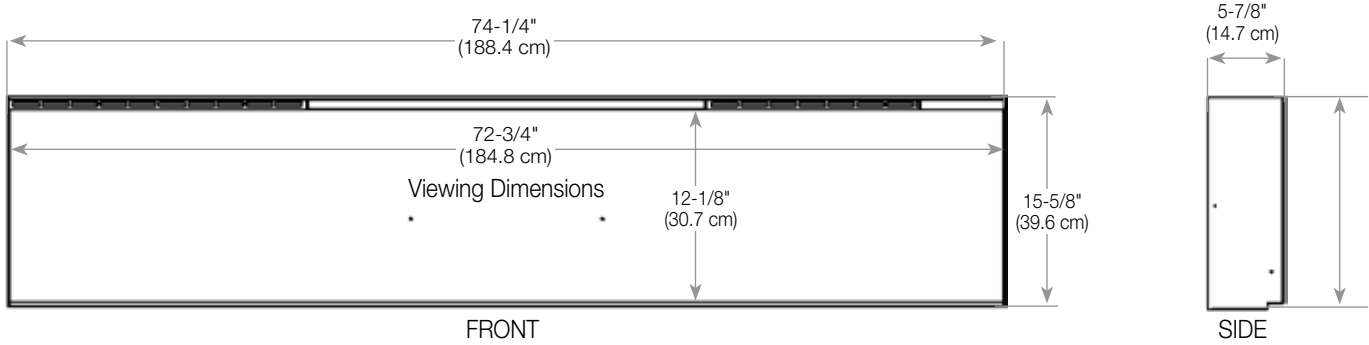

IgniteXL® 74" Linear Electric Fireplace

XLF74

Color Themes

Accessories

74" Driftwood and River Rock Accessory Package (LF74DWS-KIT)

74" IgniteXL Trim Kit (XLFTRIM74)
Allows installation of IgniteXL in 2"x4" wall construction.
76-3/4" x 18-1/4" x 1-7/8"
(195.0 cm x 46.2 cm x 4.5 cm)

120 Volts | 1,500 Watts | 5,118 BTU
240 Volts | 2,500 Watts | 8,530 BTU

| Model # | Description | Lbs / Kg | UPC | Wty ¹ | Carton Dimensions (WxHxD) | | Cube | |
|-------------|---|--------------|---------------|------------------|---------------------------|----------------------|-----------------|----------------|
| | | | | | Inches | cm | ft ³ | m ³ |
| XLF74 | 74" IgniteXL Linear Electric Fireplace | 104.7 / 45.5 | 781052 098756 | 5 yr. | 80-3/8 x 21-1/4 x 12 | 204.2 x 54.0 x 30.5 | 11.9 | 0.34 |
| LF74DWS-KIT | 74" Driftwood and River Rock Accessory Kit | 9.8 / 4.4 | 781052 102859 | | 34-1/4 x 7-1/8 x 8-1/8 | 87.2 x 18.03 x 20.57 | 1.12 | 0.03 |
| XLFTRIM74 | 74" IgniteXL Linear Electric Fireplace Trim Kit | 10.5 / 4.8 | 781052 107977 | 1 yr. | 80-1/2 x 3-3/4 x 6-7/8 | 204.5 x 9.3 x 17.5 | 1.18 | 0.03 |

IgniteXL® 74" Linear Electric Fireplace

XLF74

Product Dimensions:

Framing Dimensions

NOTE: The bottom sill needs to be a minimum of 3-1/2" (8.9 cm) deep. The sill can be constructed to support the front of the unit to allow the power supply wires to easily be run behind or flush with the back of the unit and a pass through hole drilled for electrical wire routing.

It is recommended that the bottom of the unit be mounted between 30" (76.2 cm) and 40" (102 cm) from the ground to maintain an optimized viewing angle of the flame.

2x6 framing

2x4 framing