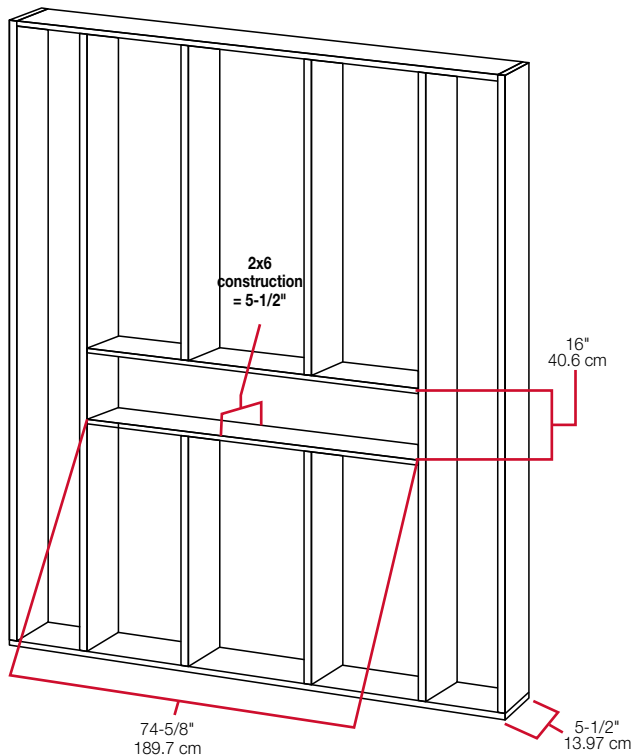

IgniteXL® 74" Linear Electric Fireplace

XLF74

Color Themes

Accessories

74" Driftwood and River Rock Accessory Package (LF74DWS-KIT)

74" IgniteXL Trim Kit (XLFTRIM74)
Allows installation of IgniteXL in 2"x4" wall construction.
76-3/4" x 18-1/4" x 1-7/8"
(195.0 cm x 46.2 cm x 4.5 cm)

120 Volts | 1,500 Watts | 5,118 BTU
240 Volts | 2,500 Watts | 8,530 BTU

| Model # | Description | Lbs / Kg | UPC | Wty ¹ | Carton Dimensions (WxHxD) | | Cube | |
|-------------|---|--------------|---------------|------------------|---------------------------|----------------------|-----------------|----------------|
| | | | | | Inches | cm | ft ³ | m ³ |
| XLF74 | 74" IgniteXL Linear Electric Fireplace | 104.7 / 45.5 | 781052 098756 | 5 yr. | 80-3/8 x 21-1/4 x 12 | 204.2 x 54.0 x 30.5 | 11.9 | 0.34 |
| LF74DWS-KIT | 74" Driftwood and River Rock Accessory Kit | 9.8 / 4.4 | 781052 102859 | | 34-1/4 x 7-1/8 x 8-1/8 | 87.2 x 18.03 x 20.57 | 1.12 | 0.03 |
| XLFTRIM74 | 74" IgniteXL Linear Electric Fireplace Trim Kit | 10.5 / 4.8 | 781052 107977 | 1 yr. | 80-1/2 x 3-3/4 x 6-7/8 | 204.5 x 9.3 x 17.5 | 1.18 | 0.03 |

IgniteXL® 74" Linear Electric Fireplace

XLF74

Product Dimensions:

Framing Dimensions

NOTE: The bottom sill needs to be a minimum of 3-1/2" (8.9 cm) deep. The sill can be constructed to support the front of the unit to allow the power supply wires to easily be run behind or flush with the back of the unit and a pass through hole drilled for electrical wire routing.

It is recommended that the bottom of the unit be mounted between 30" (76.2 cm) and 40" (102 cm) from the ground to maintain an optimized viewing angle of the flame.

2x6 framing

2x4 framing