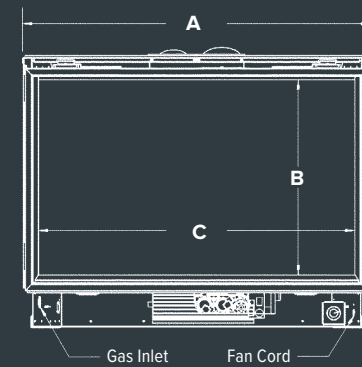

Clean View Picture Frame	Width	Height	Depth
MQ34CV4PFBL (Clean View)*	37 1/8"	27 3/8"	1 7/16"
MQ34DD1BL (Designer Door – Series 1)			
MQ34SF1BL (Door Frame)			

*NOTE: When using an **MQ34CV4PFBL** a Designer Door or Door Frame is required.

Surrounds	Width	Height
I34S3927BL (Surround)	39"	27 5/16"
I34SPF4131BL (Surround Picture Frame)	41 1/8"	31 3/8"
I34SU4541BL (Surround Universal)*	45"	41"

*Trim to Size

Minimum Fireplace Opening	Width	Height	Depth
IDV44	32 7/8"	25 3/4"	18"

Clean View Kits	Width	Height	Depth
I44CV1BL (Clean View)	39 9/16"	28 1/2"	13/16"
MQ44CV2BL (Clean View)	39 5/8"	29 1/16"	1 3/4"

Clean View Kit – with Screen Door or Designer Frame	Width	Height	Depth
MQ44CV3BL (Clean View)*	41 7/16"	29 1/8"	1 7/16"
MQ44DD1BL (Designer Door – Series 1)			
MQ44SF1BL (Door Frame)			

*NOTE: When using an **MQ44CV3BL** a Designer Door or Door Frame is required.

Surrounds	Width	Height
I44S4432BL (Surround)	44"	32 1/16"
I44SPF4436BL (Surround Picture Frame)	44"	36"
I44SU4742BL (Surround Universal)*	47"	42"

*Trim to Size

VENTING

IDVVT36	Vertical Vent Termination
IDVFK25	Flex Pipe Kit
IDVLCP	Block Off Plate – for Lower Chase
ZDV3FC	Flex Connector 3" Diameter

*MG Duravent (Order Kit #46DVA-CL33)

IDVVT43	Vertical Vent Termination
I43FK25	Flex Pipe Kit
I43LCP	Block Off Plate – for Lower Chase
ZDV3FC	Flex Connector 3" Diameter
ZDV4FC	Flex Connector 4" Diameter

*MG Duravent (Order Kit #46DVA-CL34)

DIMENSIONS

FRONT VIEW