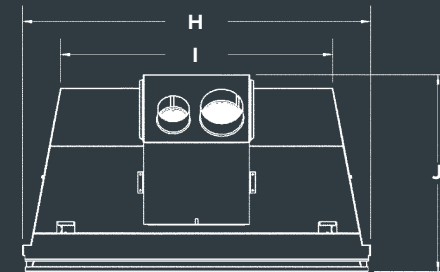

*MG Duravent (Order Kit #46DVA-CL34)

DIMENSIONS

FRONT VIEW

SIDE VIEW

TOP VIEW

	IDV34	IDV44
A	28 5/8"	32 7/8"
B	14 1/8"	18 3/8"
C	25 5/8"	29 7/8"
D	3"	4"
E	3"	3"
F	21 3/8"	25 3/4"
G	18 1/4"	18 9/16"
H	28 9/16"	32 7/8"
I	21 1/4"	25 3/4"
J	18 1/4"	18 9/16"