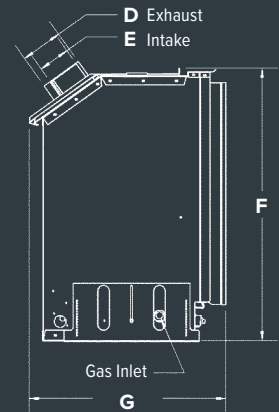

Surrounds	Width	Height
I44S4432BL (Surround)	44"	32 1/16"
I44SPF4436BL (Surround Picture Frame)	44"	36"
I44SU4742BL (Surround Universal)*	47"	42"

*Trim to Size

VENTING

IDVVT36	Vertical Vent Termination
IDVFK25	Flex Pipe Kit
IDVLCP	Block Off Plate – for Lower Chase
ZDV3FC	Flex Connector 3" Diameter

*MG Duravent (Order Kit #46DVA-CL33)

IDVVT43	Vertical Vent Termination
I43FK25	Flex Pipe Kit
I43LCP	Block Off Plate – for Lower Chase
ZDV3FC	Flex Connector 3" Diameter
ZDV4FC	Flex Connector 4" Diameter

*MG Duravent (Order Kit #46DVA-CL34)

DIMENSIONS

FRONT VIEW

SIDE VIEW

TOP VIEW

	IDV34	IDV44
A	28 5/8"	32 7/8"
B	14 1/8"	18 3/8"
C	25 5/8"	29 7/8"
D	3"	4"
E	3"	3"
F	21 3/8"	25 3/4"
G	18 1/4"	18 9/16"
H	28 9/16"	32 7/8"
I	21 1/4"	25 3/4"
J	18 1/4"	18 9/16"