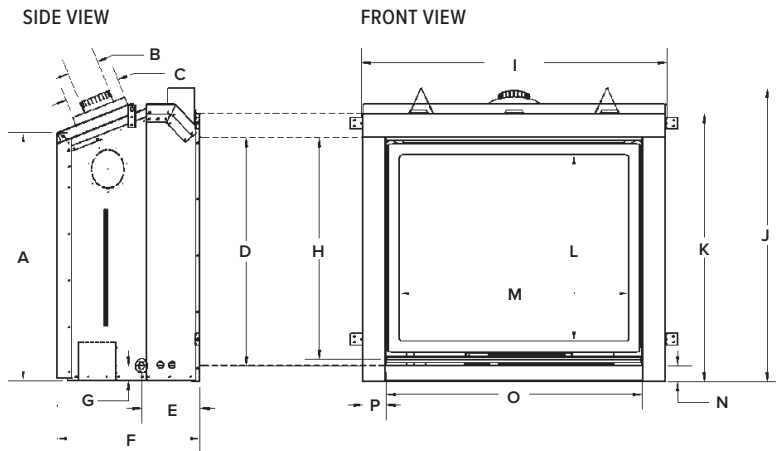

BENTLEY 39-42 PRODUCT DIMENSIONS

	ZCV39	ZCV42
A	32"	35 1/8"
B	4"	4"
C	7"	7"
D	29 3/8"	32 1/2"
E	7 1/2"	7 9/16"
F	18 3/8"	18 7/16"
G	1 15/16"	1 15/16"
H	28 9/16"	31 11/16"
I	39 3/8"	42 7/16"
J	37 11/16"	40 13/16"
K	34 1/2"	37 5/8"
L	24 1/16"	27 3/16"
M	29 5/8"	33 11/16"
N	2"	2"
O	33"	37 1/16"
P	3"	2 1/2"
Q	24 1/4"	27 7/8"
R	18 7/16"	18 7/16"
S	6 7/8"	6 7/8"
T	39 3/8"	42 7/16"

FRAMING DIMENSIONS

	ZCV39	ZCV42
HEIGHT		
Actual	37 3/4"	40 7/8"
Framing	37 7/8"	41"
FRONT WIDTH		
Actual	39 3/8"	42 3/8"
Framing	39 1/2"	42 1/2"
DEPTH		
Actual	18 3/8"	18 3/8"
Framing	18 1/2"***	18 1/2"***