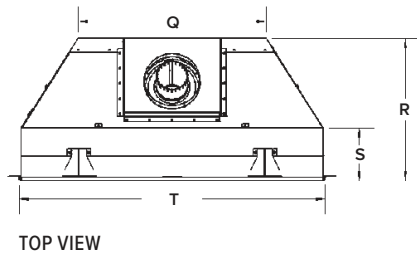

BENTLEY 39-42 PRODUCT DIMENSIONS

	ZCV39	ZCV42
A	32"	35 1/8"
B	4"	4"
C	7"	7"
D	29 3/8"	32 1/2"
E	7 1/2"	7 9/16"
F	18 3/8"	18 7/16"
G	1 15/16"	1 15/16"
H	28 9/16"	31 11/16"
I	39 3/8"	42 7/16"
J	37 11/16"	40 13/16"
K	34 1/2"	37 5/8"
L	24 1/16"	27 3/16"
M	29 5/8"	33 11/16"
N	2"	2"
O	33"	37 1/16"
P	3"	2 1/2"
Q	24 1/4"	27 7/8"
R	18 7/16"	18 7/16"
S	6 7/8"	6 7/8"
T	39 3/8"	42 7/16"

FRAMING DIMENSIONS

	ZCV39	ZCV42
HEIGHT		
Actual	37 3/4"	40 7/8"
Framing	37 7/8"	41"
FRONT WIDTH		
Actual	39 3/8"	42 3/8"
Framing	39 1/2"	42 1/2"
DEPTH		
Actual	18 3/8"	18 3/8"
Framing	18 1/2"***	18 1/2"***