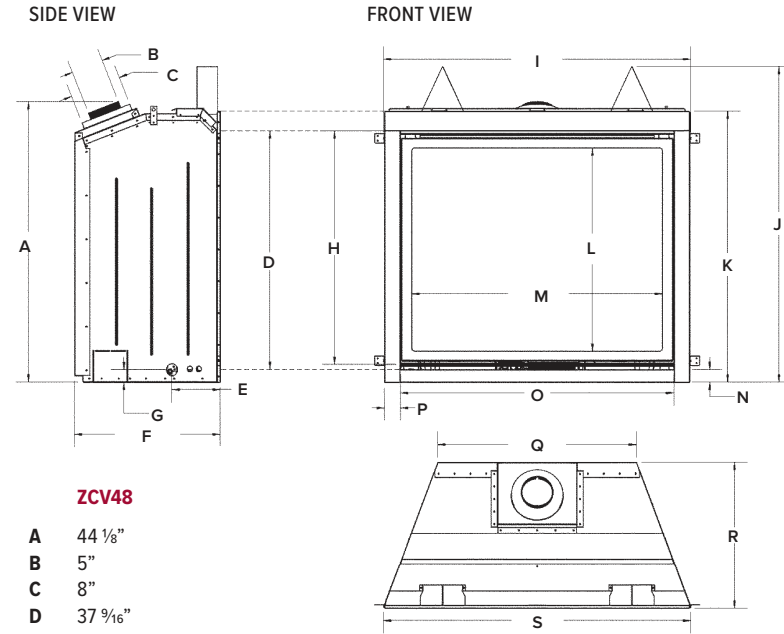

ZCV48

A	44 1/8"
B	5"
C	8"
D	37 9/16"
E	7 5/8"
F	22 15/16"
G	1 15/16"
H	36 3/4"
I	48 3/8"
J	49 1 1/16"
K	42 1 1/16"
L	32"
M	39 7/16"
N	2"
O	43"
P	2 1/2"
Q	31 5/16"
R	23"
S	48 3/8"

TOP VIEW

FRAMING DIMENSIONS

ZCV48

HEIGHT	
Actual	49 1 1/16"
Framing	49 3/4"
FRONT WIDTH	
Actual	48 3/8"
Framing	48 1/2"
DEPTH	
Actual	22 15/16"
Framing	24 3/16"***

SURROUNDS

HEARTH MOUNT (4" WIDE)

ZCV48 50 9/16"W x 43 3/16"H

***Dependent of finishing material used