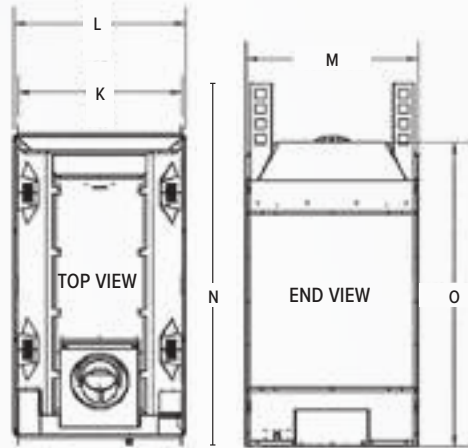

MCVST42

- A 43 1/16"
- B 37 1/16"
- C 33 1/16"
- D 27 3/16"
- E 2 1/2"
- F 32 1/2"
- G 2"
- H 3 1/8"
- I 3 1/2"
- J 7 1/4"
- K 23 1/8"
- L 24 1/4"
- M 24 1/4"
- N 51 1/4"
- O 42 7/8"

MODEL	Height		Front Width		Depth	
	Actual	Framing	Actual	Framing	Actual	Framing
MCVST42	51 1/4"	51 3/8"	43 1/16"	43 1/8"	24 1/4"	23 1/16"