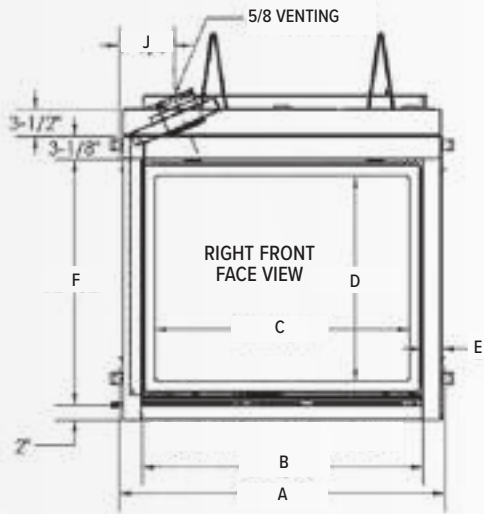

MCVST42

- A 43 1/16"
- B 37 1/16"
- C 33 1/16"
- D 27 3/16"
- E 2 1/2"
- F 32 1/2"
- G 2"
- H 3 1/8"
- I 3 1/2"
- J 7 1/4"
- K 23 1/8"
- L 24 1/4"
- M 24 1/4"
- N 51 1/4"
- O 42 7/8"

MODEL	Height		Front Width		Depth	
	Actual	Framing	Actual	Framing	Actual	Framing
MCVST42	51 1/4"	51 3/8"	43 1/16"	43 1/8"	24 1/4"	23 1/16"