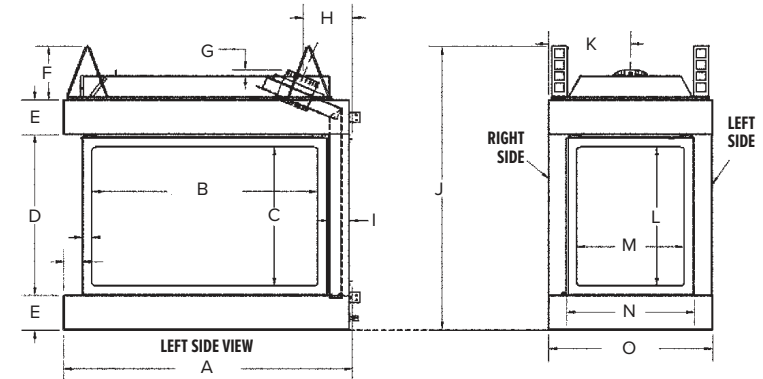

Remote Controls: Thermostat on/off, Thermostat on/off modulating, Thermostat on/off modulating and light control

MODEL	Height	Front Width	Depth
	Actual Framing	Actual Framing	Actual Framing
MCVP42	42 1/4" 42 3/8"	43 1/16" 42 1/2"	24 1/2" 23 5/16"